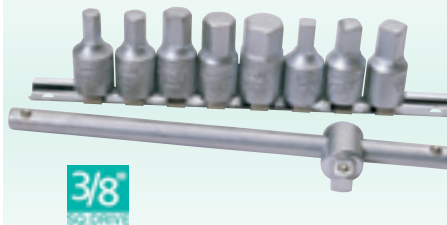

1 DPK/SET

5 piece Drain Plug Key Set

Chrome vanadium steel hardened and tempered with a bronze plated finish. Double-ended key sizes. Display packed in plastic case.

Contents: 5/8" - 9mm hexagon, 3/8" - 11mm square, 10 - 12mm hexagon, 8 - 13mm square and 14 - 17mm hexagon.

Stock No.	Box Qty	Price per set
56627	2	€20.59D

drain plug keys

2 DDPK/SET

10 piece 3/8" Sq. Dr. Drain Plug Key Set

Chrome vanadium steel hardened and tempered. For use with 3/8" square drive accessories. Display packed.

Contents: 8mm/5/16" hexagon, 11mm square, 17mm hexagon, 8mm square, 3/8" square, 12mm hexagon, 14mm hexagon, 10mm hexagon, 200mm socket retaining bar and 200mm sliding tee bar.

Stock No.	Box Qty	Price per set
38329	-	€33.19D

3 SPRK114

114 piece Oil Sump Plug Repair Kit

Expert Quality, comprehensive kit for the repair of damaged oil sump plug drain plug threads. Comprises six different-sized taps each with six sump bolts and washers. Packed in blow mould case with display sleeve and EVA foam insert. Display packed.