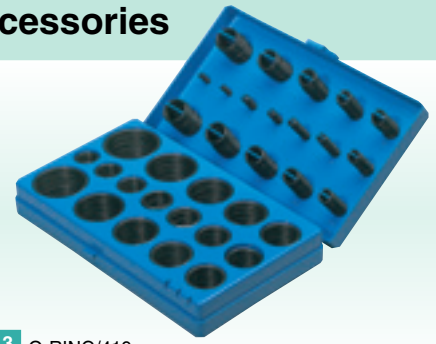

**1** HST95  
**95 piece Heat Shrink Tube Assortment**

An assortment of 95 (approx.) heat shrink tubes for sealing automotive electrical connections. To be used in conjunction with hot air guns. Supplied in plastic organiser with see-through lid. Display packed.

Stock No.	Box Qty	Price p/assrt
72878	6	€13.20D

**2** FUSE/120  
**120 piece Automotive Fuse Assortment**

Assortment of automotive fuses in plastic storage case. 20 each off (approx.) fuses of ratings: 5A, 10A, 15A, 20A, 25A and 30A. Display carton.

Stock No.	Box Qty	Price p/assrt
56381	-	€17.71D

**3** O-RING/419  
**419 piece O-Ring Assortment**

An assortment O-rings, size range 3mm I.D. x 1.5mm section to 50mm I.D. x 3.5mm section. Packed in blow mould storage case with display sleeve.