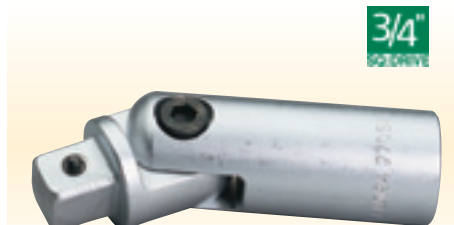

**1 770-S7**

**3/4" Sq. Dr. 500mm Tommy Bar Handle**

Professional Quality, manufactured from chrome vanadium steel hardened, tempered and chrome plated for corrosion protection. With locking pin for secure accessory holding. For use with Stock No. 01078 Reversible Ratchet Head, Stock No. 01086 Flexible Handle Head and Stock No. 01094 Sliding Tee Bar Head. Sold loose.

Stock No.	Box Qty	Price each
01101	-	€44.55D

**2 770-S1K**

**3/4" Sq. Dr. Reversible Ratchet Head**

**Manufactured to DIN 3122 Form D/ISO 3315 Specification.**

Professional Quality, manufactured from chrome vanadium steel hardened, tempered and chrome plated for corrosion protection. Features 34 female coupler on top of ratchet head to take additional socket accessories. Close quarter 30 tooth ratchet, length 160mm, with quick changeover lever for forward/reverse operations. To be used in conjunction with Stock No. 01101 Tommy Bar, hole for Tommy Bar locking pin. Sold loose.

Stock No.	Description	Box Qty	Price each
01078	Reversible Ratchet Head	-	€172.13D
01052	Repair Kit	-	€57.73D

**interchangeable socketry**

**3 770-S8**

**3/4" Sq. Dr. Flexible Handle Head**

Professional Quality, manufactured from chrome vanadium steel hardened, tempered and chrome plated for corrosion protection. With locking pin for secure accessory holding. To be used in conjunction with Stock No. 01101 Tommy Bar. Sold loose.

Stock No.	Length	Box Qty	Price each
01086	110mm	-	€84.00D

**4 770-S13**

**3/4" Sq. Dr. Sliding Tee Bar Head**

Professional Quality, manufactured from chrome vanadium steel hardened, tempered and chrome plated for corrosion protection. With locking pin for secure accessory holding. To be used in conjunction with Stock No. 01101 Tommy Bar. Sold loose.