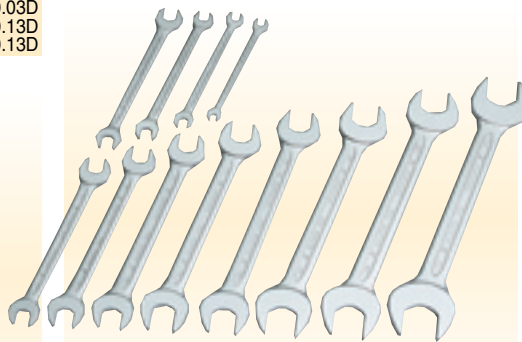

6 100 S 12M

METRIC

12 piece Long Metric Open End Spanner Set

Manufactured to DIN 3110 ISO 3318 ISO 1085 Specifications

Professional Quality, forged from chrome vanadium steel hardened, tempered and chrome plated for corrosion protection. Jaws have accurate face openings and are offset at 15°. Carton packed.

Contents: 6 x 7, 8 x 9, 10 x 11, 12 x 13, 14 x 15, 16 x 17, 18 x 19, 20 x 22, 21 x 23, 24 x 27, 25 x 28 and 30 x 32mm.

Stock No.	Box Qty	Price per set
01276	-	€162.77D

AF