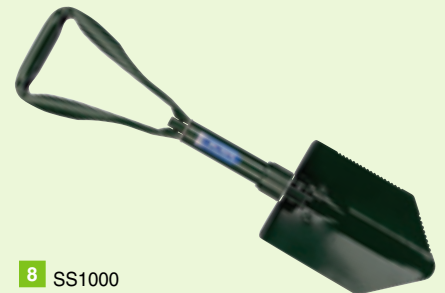

Stock No.	Length	Box Qty	Price each
57567	940mm	6	€24.67D

quality
contractors tools

5 BSRPFG
Round Point Mini Shovel with Fibreglass Shaft

Pressed mild steel blade with fibreglass shaft and Y-dee shaped handle. Ideal for work in restricted areas. Sold loose.

Stock No.	Length	Box Qty	Price each
57569	700mm	6	€19.73D

6 MPPS
Multi-Purpose Polyurethane Shovel

Expert Quality, heavy duty one piece polyurethane shovel with extra wide blade and forward tilt y-dee shaped handle for user comfort. Ideal for use with wood chips, snow, grain, stable/farm waste and compost. Blade width: 345mm and 380mm long. Sold loose.

Stock No.	Length	Box Qty	Price each
19174	1150mm	5	€36.22D

7 RDMP5
Rubble and Debris/Multi-Purpose ABS Shovel with Hardwood Shaft

ABS tough plastic spark-free blade with hardwood shaft and moulded 'Y-dee' handle. Ideal for use with wood chips, snow, grain, stable/farm waste, compost, rubble and debris. Deep ridged blade width 360mm at the base narrowing to 170mm (approx.) at the top and 360mm (approx.) long. Sold loose.

Stock No.	Length	Box Qty	Price each
19177	1210mm	5	€31.97D

8 SS1000
Folding Steel Shovel

Carbon steel serrated blade with tubular steel handle. Powder coated to prevent corrosion. Handle is tightened by integral collet - so no need for additional tools. Supplied complete with vinyl pouch for storage. Display packed.