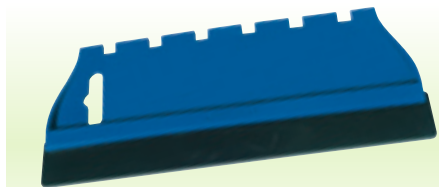

7 4908
175mm Adhesive Spreader and Grouter

Serrated edge for spreading tile adhesive with rubber blade for tile grouting. Sold loose.

Stock No.	Box Qty	Price each
13615	-	€4.20D