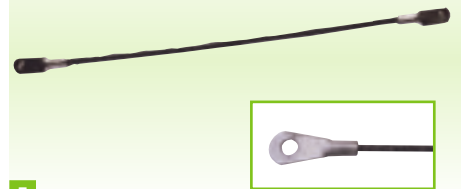

5
Tile or Rod Saw Blades

Tungsten carbide blade for cutting ceramic tiles, glassware, marble and other materials. For all conventional hacksaw frames. Display packed.

Stock Part No.	Description	Box Qty	Price each
13947 RS160/1	150mm Blade	4	€3.26D
13609 RS300	300mm Blade	-	€4.51D