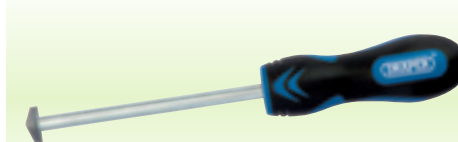

10 TLG5
Soft Grip Grout Remover

Removes grout quickly and easily. Soft grip handle for user comfort. Supplied complete with 4.9mm tungsten carbide blade. Display packed.

Stock No.	Box Qty	Price each
49420	-	€8.26D