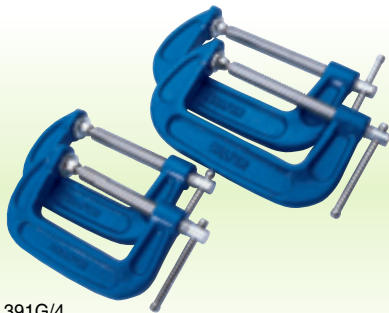

1 RBC
Heavy Duty Soft Grip Dual Action Clamps

Expert Quality, single-handed versatile clamp for spreading and clamping. Ratchet action trigger with quick-release button, soft grip handles and jaws. Display packed.

Stock No.	Clamp Cap. Approx.	Spread Cap. Approx.	Box Qty	Price each
02373	150mm	425mm	-	€21.74D
02374	300mm	575mm	-	€23.69D
02375	450mm	740mm	-	€25.68D

2 3502
C Clamps

General purpose light duty cramps. Manufactured from two welded steel plates with plated screw, handle and swivel shoe. Display packed.

Stock No.	Capacity Approx.	Throat Depth Approx.	Box Qty	Price each
83101	50mm	25mm	-	€5.14D
83094	75mm	32mm	-	€7.75D
83086	100mm	40mm	-	€9.72D

3 CS3
3 piece C Clamp Set

Malleable cast iron frame with square thread screw, tommy bar handle and swivel shoe. Contents 25, 50 and 75mm capacity (approx.). Display packed.

Stock No.	Box Qty	Price per set
36779	10	€9.96D

4 391G/4
4 piece C Clamp Set

Malleable cast iron frame with chrome plated square thread screw, tommy bar handle and swivel shoe. Display packed.

Contents: Two clamps each of sizes 75mm and 100mm capacity (approx.)