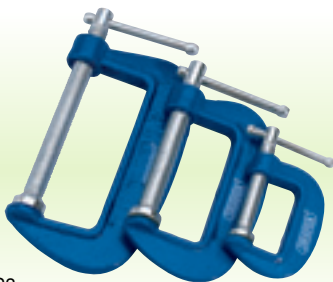

1 RBC
Heavy Duty Soft Grip Dual Action Clamps

Expert Quality, single-handed versatile clamp for spreading and clamping. Ratchet action trigger with quick-release button, soft grip handles and jaws. Display packed.

Stock No.	Clamp Cap. Approx.	Spread Cap. Approx.	Box Qty	Price each
02373	150mm	425mm	-	€21.74D
02374	300mm	575mm	-	€23.69D
02375	450mm	740mm	-	€25.68D

2 3502
C Clamps

General purpose light duty cramps. Manufactured from two welded steel plates with plated screw, handle and swivel shoe. Display packed.

Stock No.	Capacity Approx.	Throat Depth Approx.	Box Qty	Price each
83101	50mm	25mm	-	€5.14D
83094	75mm	32mm	-	€7.75D
83086	100mm	40mm	-	€9.72D

3 CS3
3 piece C Clamp Set

Malleable cast iron frame with square thread screw, tommy bar handle and swivel shoe. Contents 25, 50 and 75mm capacity (approx.). Display packed.

Stock No.	Box Qty	Price per set
36779	10	€9.96D

4 391G/4
4 piece C Clamp Set

Malleable cast iron frame with chrome plated square thread screw, tommy bar handle and swivel shoe. Display packed.

Contents: Two clamps each of sizes 75mm and 100mm capacity (approx.)