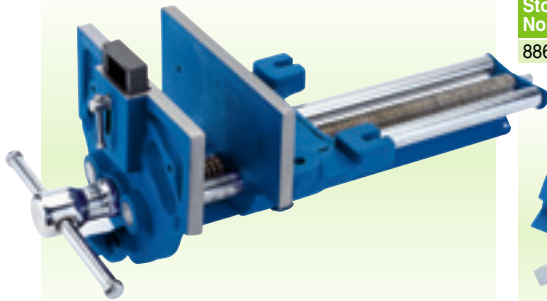

4 WCS8/SG

8 piece 140mm Soft Grip Wood Chisel Kit

Expert Quality, comprising six chisels (blade widths: 6, 12, 20, 26, 32 and 38mm), honing guide and aluminium oxide sharpening stone. Chisels have full length bevel edged blades, manufactured from chrome vanadium steel hardened, tempered, finely ground and clear lacquer coated for corrosion protection. Impact-resistant soft grip polypropylene handles. Display packed in blow mould case.

Stock No.	Box Qty	Price per kit
88605	6	€56.30D

7 WCSG4

4 piece 150mm Soft Grip Bevel Edge Wood Chisel Set

Expert Quality, full length bevel edged blades manufactured from chrome vanadium steel hardened, tempered, finely ground and clear lacquer coated for corrosion protection. Impact-resistant soft grip polypropylene handles with striking caps. All blades have blade guards. Display packed.

Contents: 6, 12, 20 and 26mm (blade widths)

Stock No.	Box Qty	Price per set
89726	6	€25.01D

2 WWV/L

Quick Release Woodworking Bench Vices

Robust, close grain cast iron woodworking bench vice fitted with quick release mechanism to allow jaw to slide freely along the buttress thread screw. When used with a bench stop, larger workpieces can be held using the adjustable front dog. Carton packed.

Stock No.	Jaw Width	Box Qty	Price each
45234	175mm	-	€112.66D
45235	225mm	-	€142.90D

5 WCSG

150mm Soft Grip Bevel Edge Wood Chisels

Expert Quality, full length bevel edged blades manufactured from chrome vanadium steel hardened, tempered, finely ground and clear lacquer coated for corrosion protection. Impact-resistant soft grip polypropylene handles with striking caps. All blades have blade guards. Display packed.