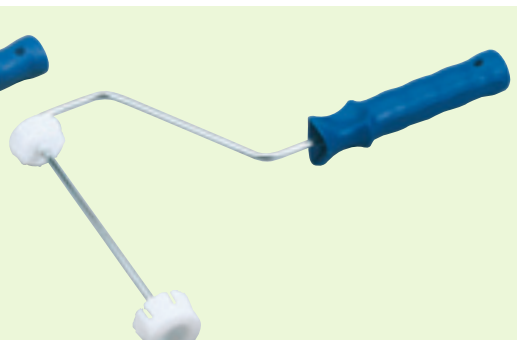

1 BB/D

115mm Block Brush

Pure natural bristle with detachable plastic handle, hang hole and bucket hook. Ideal for painting or sizing smooth and textured surfaces. Excellent paint holding capacity. Display packed.

Stock No.	Box Qty	Price each
65786	-	€5.63D

8 PRF/43

230 x 43mm Paint Roller Frame

Chrome plated frame with plastic moulded handle which will accept an extension pole - Draper Stock No. 66200 and other manufacturers similar poles. The roller uses 43mm diameter x 230mm wide push-fit rollers - Draper Stock Nos. 43297, 43298, 43299 and other manufacturers similar rollers. Display packed.

Stock No.	Box Qty	Price each
66203	-	€3.98D

9 PRF/38

230 x 38mm Paint Roller Frame

Zinc plated frame with plastic moulded handle which will accept an extension pole - Draper Stock No. 66200 and other manufacturers similar poles. The roller uses 38mm diameter x 230mm wide push-fit rollers - Draper Stock Nos. 43305, 43306 and 43307 and other manufacturers similar rollers. Display packed.