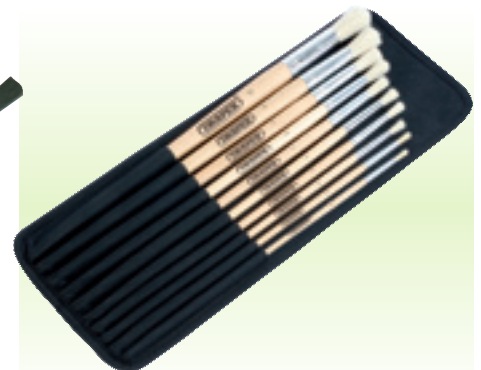

2 PB/ESET5

5 piece Professional Paint Brush Set

Expert Quality, dense full length pure bristle paint brushes with taper cut ends held in stainless steel ferrule. Painted hardwood handle. Display packed. Contents: brush widths 12, 25, 38, 50 and 75mm

5 PB/D

Paint Brushes

Pure bristle paint brushes with square cut ends held in stainless steel ferrule. Painted hardwood handle. Display packed.

Stock No.	Width	Box Qty	Price each
65764	12mm	-	€1.61D
65765	19mm	-	€1.90D
65766	25mm	-	€2.28D
65767	38mm	-	€2.93D
65768	50mm	-	€5.02D
65769	63mm	-	€6.41D
65770	75mm	-	€7.32D
65771	100mm	-	€10.32D

6 PB/DSET5

5 piece Paint Brush Set

Pure bristle paint brushes with square cut ends held in stainless steel ferrule. Painted hardwood handle. Display packed.

Contents: brush widths 12, 25, 38, 50 and 75mm

Stock No.	Box Qty	Price per set
71293	10	€17.02D

7 PB/SET10

10 piece Brush Set

Pure bristle brushes ideal for touching up scuff marks on paintwork and general painting in inaccessible locations. Supplied in canvas wallet.