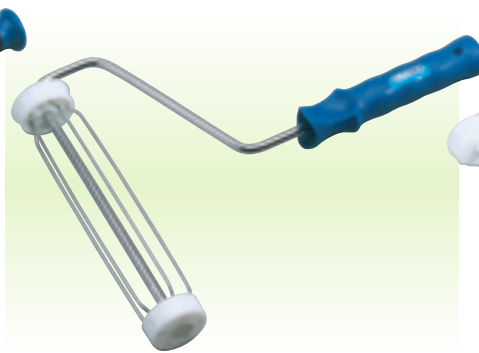

9 PRF/38
230 x 38mm Paint Roller Frame

8 PRF/43
230 x 43mm Paint Roller Frame

Chrome plated frame with plastic moulded handle which will accept an extension pole - Draper Stock No. 66200 and other manufacturers similar poles. The roller uses 43mm diameter x 230mm wide push-fit rollers - Draper Stock Nos. 43297, 43298, 43299 and other manufacturers similar rollers. Display packed.

Stock No.	Box Qty	Price each
66203	-	€4.20D