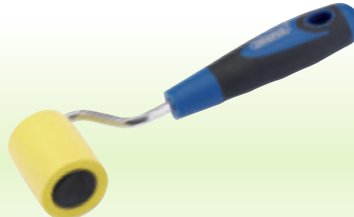

5 DSRSG
Soft Faced Wallpaper Seam Roller

Sponge covered to prevent damage to wallpaper patterns. Ideal for textured wallpaper with raised levels. Roller width 44mm. Display packed.

Stock No.	Box Qty	Price each
42594	12	€4.46D