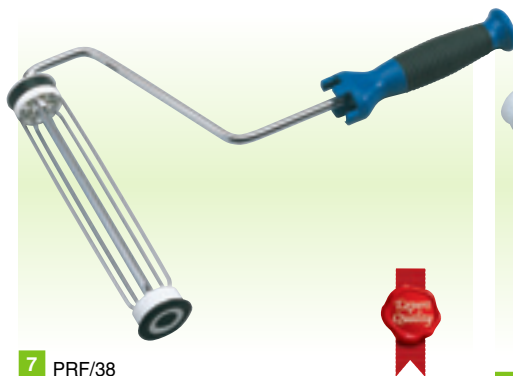

8 PRF/43
230 x 43mm Paint Roller Frame

7 PRF/38
230 x 38mm Paint Roller Frame

Expert Quality, heavy duty chrome plated frame with plastic moulded handle with TPR rubber grip which will accept an extension pole - Draper Stock No. 66200 and other manufacturers similar poles. The roller uses 38mm diameter x 230mm wide push-fit rollers - Draper Stock Nos. 43305, 43306 and 43307 and other manufacturers similar rollers. Display packed.

Stock No.	Box Qty	Price each
65786	-	€5.93D