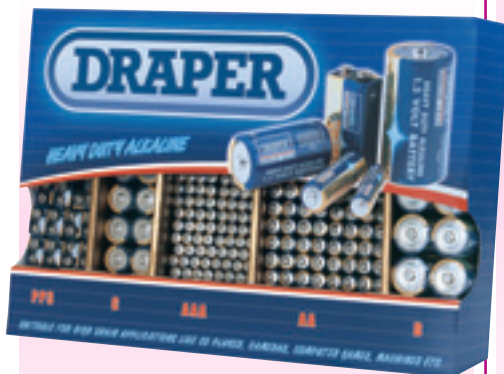

rechargeable lamps

1 *BBMCWS

Battery Bar Complete with 466 Heavy Duty Alkaline Batteries

Heavy duty metal countertop display of heavy duty batteries for high drain applications such as personal organisers, electronic games, toys, digital cameras, MP3 players etc. Supplied complete with stock and hangers. Carton packed.

Stock No.	Dimensions L x W x H	Box Qty	Price per disp.
78440	300 x 300 x 500mm	-	€577.90D

2 CBBM/12/04

Countertop Dispenser Complete with 192 Heavy Duty Alkaline Batteries

Cardboard countertop dispenser of heavy duty alkaline batteries.

Stock No.	Dimensions L x W x H	Box Qty	Price per disp.
86066	420 x 160 x 275mm	-	€332.98D

3 RHL1001

1 Million Candle Power Rechargeable Halogen and LED Lamp

Combination halogen and LED lamp ideal for camping, caravanning, automotive, security and many other applications. The halogen light gives up to 25 minutes continuous use from one single charge. There is an LED viewing light built-in to the handle with separate on/off switch which gives up to 50 hours continuous from one charge. Supplied complete with 230V mains adaptor with 3 pin plug and car cigarette lighter-type plug. Display carton.