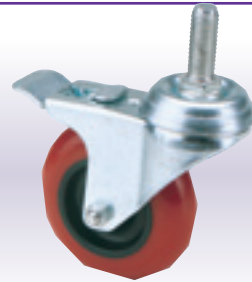

7 605

Polyurethane Wheeled Swivel Bolt Castors with Brake

12mm diameter swivel bolt fixing with brake. High tear strength, up to ten times longer life than rubber wheels with good load carrying capacity. Sold in polybags with label.

Stock No.	Wheel Diameter	Max. S.W.L.	Box Qty	Price each
65516	75mm	70kg	-	€9.17D
65521	100mm	125kg	-	€13.49D