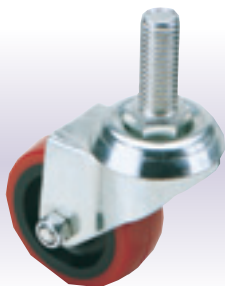

### Nylon Wheeled Swivel Plate Castors

Swivel plate fixing. Quiet running, will not damage floors and have good load carrying capacity. Sold in polybags with label.

Stock No.	Wheel Diameter	Max. S.W.L.	Box Qty	Price each
65492	50mm	50kg	-	€2.83D
65497	75mm	70kg	-	€5.71D
65503	100mm	125kg	-	€9.67D

### Nylon Wheeled Swivel Plate Castors with Brake

Swivel plate fixing with brake. Quiet running, will not damage floors and have good load carrying capacity. Sold in polybags with label.

Stock No.	Wheel Diameter	Max. S.W.L.	Box Qty	Price each
65499	75mm	70kg	-	€7.97D
65504	100mm	125kg	-	€11.98D

### Nylon Wheeled Fixed Plate Castors

Fixed plate fixing. Quiet running, will not damage floors and have good load carrying capacity. Sold in polybags with label.

Stock No.	Wheel Diameter	Max. S.W.L.	Box Qty	Price each
65496	50mm	75kg	-	€2.54D
65502	75mm	100kg	-	€4.99D
65507	100mm	125kg	-	€7.51D