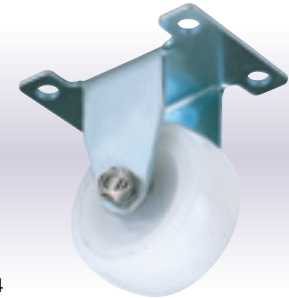

### Nylon Wheeled Swivel Bolt Castors with Brake

12mm diameter swivel bolt fixing with brake. Quiet running, will not damage floors and have good load carrying capacity. Sold in polybags with labels.

Stock No.	Wheel Diameter	Max. S.W.L.	Box Qty	Price each
65501	75mm	70kg	-	€8.18D
65506	100mm	125kg	-	€12.31D

### Nylon Wheeled Swivel Plate Castors

Swivel plate fixing. Quiet running, will not damage floors and have good load carrying capacity. Sold in polybags with label.

Stock No.	Wheel Diameter	Max. S.W.L.	Box Qty	Price each
65492	50mm	50kg	-	€2.83D
65497	75mm	70kg	-	€5.71D
65503	100mm	125kg	-	€9.67D

### Nylon Wheeled Swivel Plate Castors with Brake

Swivel plate fixing with brake. Quiet running, will not damage floors and have good load carrying capacity. Sold in polybags with label.

Stock No.	Wheel Diameter	Max. S.W.L.	Box Qty	Price each
65499	75mm	70kg	-	€7.97D
65504	100mm	125kg	-	€11.98D