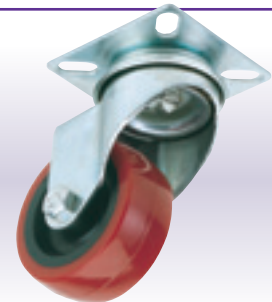

8 605

Polyurethane Wheeled Swivel Plate Castors

Swivel plate fixing. High tear strength, up to ten times longer life than rubber wheels with good load carrying capacity. Sold in polybags with label.

Stock No.	Wheel Diameter	Max. S.W.L.	Box Qty	Price each
65508	50mm	50kg	-	€3.65D
65513	75mm	70kg	-	€6.48D
65518	100mm	125kg	-	€11.16D