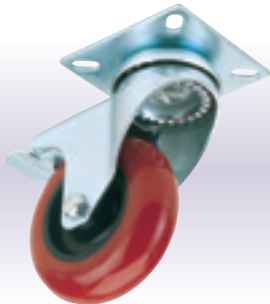

### Polyurethane Wheeled Swivel Bolt Castors with Brake

12mm diameter swivel bolt fixing with brake. High tear strength, up to ten times longer life than rubber wheels with good load carrying capacity. Sold in polybags with label.

### Polyurethane Wheeled Swivel Plate Castors

Swivel plate fixing. High tear strength, up to ten times longer life than rubber wheels with good load carrying capacity. Sold in polybags with label.

Stock No.	Wheel Diameter	Max. S.W.L.	Box Qty	Price each
65508	50mm	50kg	-	€3.65D
65513	75mm	70kg	-	€6.48D
65518	100mm	125kg	-	€11.16D