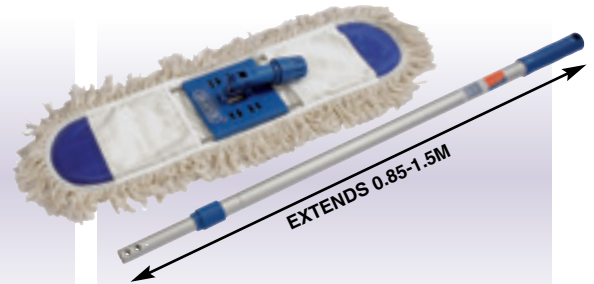

4 C11
Cleaning Caddy/Tote Tray

Three compartments, ideal for carrying around cleaning materials, gardening hand tools and other small items. Sold loose.

Stock No.	Dimensions L x W x H	Box Qty	Price each
48682	340 x 240 x 130mm	-	€6.43D

5 C12
9L Plastic Bucket

Ideal for domestic and contract work. Sold loose.

Stock No.	Box Qty	Price each
48683	-	€5.04D

6 C13
600mm Flat Dust Mop with Extendable Handle

Cotton mop for dry use. Dust and dirt stick to the head making cleaning much easier. Handle extends from 0.85 to 1.5M (approx.). Sold loose.