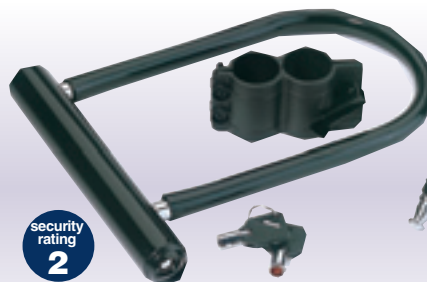

security rating **3**

1 4822

Close Shackle Stainless Steel Padlock

Draper Security Rating: 3

Heavy duty stainless steel body with hardened 'ring of steel' close shackle. Helps prevent the insertion of jemmies, bolt cutters, etc. Seamless welded case to give extra strength and protection from the weather. Precision brass tumbler protection. Supplied complete with two keys. Key blanks are available separately. Display packed.

security rating **2**

4 6011

Extruded Brass Cylinder Padlocks

Draper Security Rating: 2

A quality lock with plated steel shackle brass body and cylinder. Supplied complete with two keys. Key blanks are available separately. Display packed.

5 PDS

Padlock Dispenser Complete with 68 Assorted Brass Padlocks

Heavy duty metal countertop dispenser of general usage padlocks. Supplied complete with stock and hangers. Carton packed.

Contents:

- 8 display cards of 20mm Extruded Brass Cylinder Padlocks Stock No. 60143
- 7 display cards of 25mm Extruded Brass Cylinder Padlocks Stock No. 60151
- 7 display cards of 30mm Extruded Brass Cylinder Padlocks Stock No. 60169
- 7 display cards of 40mm Extruded Brass Cylinder Padlocks Stock No. 60177
- 7 display cards of 50mm Extruded Brass Cylinder Padlocks Stock No. 60193
- 7 display cards of 40mm Long Shackle Extruded Brass Cylinder Padlocks Stock No. 21578
- 7 display cards of 50mm Long Shackle Extruded Brass Cylinder Padlocks Stock No. 21579
- 2 boxes of 6 Keyed Alike Padlocks - 40mm Stock No. 67659
- Box of 6 Keyed Alike Padlocks - 60mm Stock No. 67663

Stock No.	Dimensions	Box Qty	Price p/disp
79818	300 x 300 x 500mm	-	€868.99D

security rating **2**

6 BK-SL1

Shackle Lock

Draper Security Rating: 2

PVC coated for corrosion protection. Supplied with mounting bracket for carrying on bicycle and two keys. Display packed.