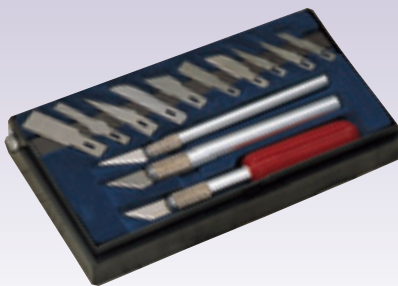

home and leisure

1 CT6

7 piece Carving Tool Set with Sharpening Stone

Black finish steel blades hardened and tempered. Ramin handles with sanded finish. Sharpening stone is manufactured from aluminium oxide. Display packed.

Stock No.	Overall Length	Box Qty	Price per set
31777	135mm	6	€7.80D

3 HK13

16 piece Modellers Tool Kit

Starter kit which can be used by modellers, craftworkers, woodcarvers, etc. Display packed in plastic case.

Contents:

- 2 handles (8 and 11mm diameter) • heavy duty handle (11mm diameter) • 13 assorted blades

Stock No.	Box Qty	Price per kit
21834	4	€16.54D

2 CMAT

300 x 450mm Cutting Mat

For cutting without damaging surfaces. Unique self-healing coated non-slip surface. Ideal for model makers, artists etc. 10mm alignment grid. Cutting Mat thickness 3mm. Shrink wrapped for security.

Stock No.	Box Qty	Price each
69335	-	€11.02D

5 MK1

120mm Modelling Knife

Ideal for craft and hobby applications such as model making, etching, carving, scoring and general paper trimming. Blade is held securely in a four jaw holding device, with a protective blade cap. 8mm diameter handle. Supplied complete with blade in handle and pack of five assorted blades. Display packed.