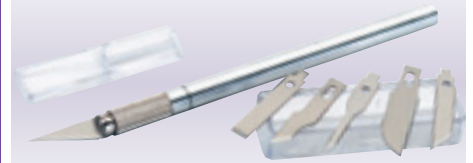

Contents:

- 2 handles (8 and 11mm diameter) • heavy duty handle (11mm diameter) • 13 assorted blades

Stock No.	Box Qty	Price per kit
21834	4	€16.54D

2 CMAT

300 x 450mm Cutting Mat

For cutting without damaging surfaces. Unique self-healing coated non-slip surface. Ideal for model makers, artists etc. 10mm alignment grid. Cutting Mat thickness 3mm. Shrink wrapped for security.

Stock No.	Box Qty	Price each
69335	-	€11.02D

5 MK1

120mm Modelling Knife

Ideal for craft and hobby applications such as model making, etching, carving, scoring and general paper trimming. Blade is held securely in a four jaw holding device, with a protective blade cap. 8mm diameter handle. Supplied complete with blade in handle and pack of five assorted blades. Display packed.