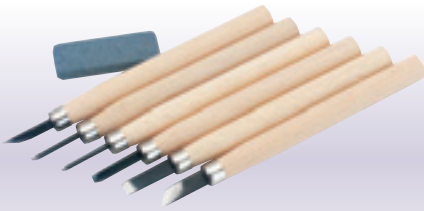

home and leisure

1 CT6

7 piece Carving Tool Set with Sharpening Stone

Black finish steel blades hardened and tempered. Ramin handles with sanded finish. Sharpening stone is manufactured from aluminium oxide. Display packed.

Contents:

- square chisel • skew chisel (4mm wide blade)
- skew chisel (6mm wide blade) • V tool - parting tool
- bent gouge (3mm wide blade) • bent gouge (6mm wide blade) • sharpening stone (45 x 15 x 5mm)

Contents:

- 2 handles (8 and 11mm diameter) • heavy duty handle (11mm diameter) • 13 assorted blades

Stock No.	Box Qty	Price per kit
21834	4	€16.54D

2 CMAT

300 x 450mm Cutting Mat

For cutting without damaging surfaces. Unique self-healing coated non-slip surface. Ideal for model makers, artists etc. 10mm alignment grid. Cutting Mat thickness 3mm. Shrink wrapped for security.

Stock No.	Box Qty	Price each
69335	-	€11.02D

5 MK1

120mm Modelling Knife

Ideal for craft and hobby applications such as model making, etching, carving, scoring and general paper trimming. Blade is held securely in a four jaw holding device, with a protective blade cap. 8mm diameter handle. Supplied complete with blade in handle and pack of five assorted blades. Display packed.