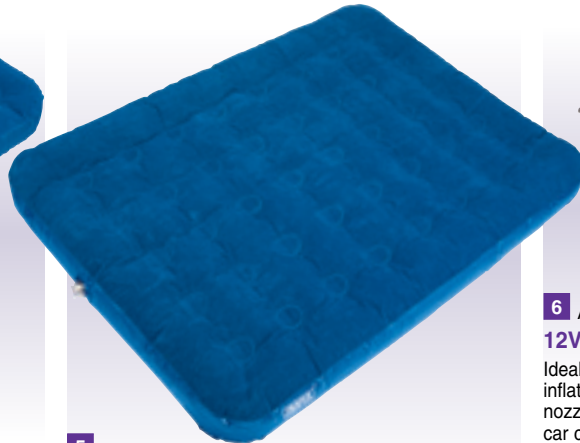

NEW

1 SBAG1

Single Sleeping Bag

Sleeping bag with 'mummy' style opening. 210t nylon with 190t polyester lining, two layers of 200gsm fill and two robust zips. Weighs only 1.7kg. Supplied complete with storage bag with shoulder cord. Sold loose.

Stock No.	Size	Box Qty	Price each
25927	2300 x 800mm	-	€46.08D

NEW

2 SBAG2

Single Sleeping Bag

Sleeping bag with 'envelope' style opening. 170t polyester with 170t polyester lining, layer of 200gsm fill and robust zip. Weighs only 1.1kg. Supplied complete with storage bag with shoulder cord. Sold loose.

Stock No.	Size	Box Qty	Price each
77578	1800 x 500mm	12	€12.12D

4 SAB

Single Inflatable Air Bed

Ideal for camping and home use. Strong vinyl construction. Double safety valve to prevent air leakage. Supplied complete with hose connection facility and deflating valve. For easy inflation use Draper Air Pump Stock No. 77579. Display carton.

Stock No.	Size (Inflated)	Box Qty	Price each
77573	1940 x 780 x 260mm	6	€28.68D

5 DAB

Double Inflatable Air Bed

Ideal for camping and home use. Strong vinyl construction. Double safety valve to prevent air leakage. Supplied complete with hose connection facility and deflating valve. For easy inflation use Draper Air Pump Stock No. 77579. Display carton.