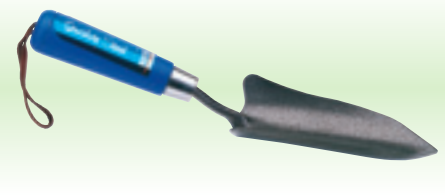

1 A3099

Carbon Steel Heavy Duty Transplanting Trowel with Ash Handle

Epoxy coated carbon steel hardened and tempered with plated ferrule and lacquered ash handle. Blade marked in imperial graduations 1-4". Sold loose.

Stock No.	Handle Length	Box Qty	Price each
89101	125mm	-	€5.76D

3 A3080

Carbon Steel Heavy Duty Weeding Fork with Ash Handle

Epoxy coated carbon steel hardened and tempered with plated ferrule and lacquered ash handle. Sold loose.

Stock No.	Handle Length	Box Qty	Price each
89104	125mm	-	€5.76D

6 GCAFT

2 piece Carbon Steel Heavy Duty Hand Fork and Trowel Set with Ash Handles

The ideal gift set comprising Heavy Duty Carbon Steel Weeding Fork and Heavy Duty Carbon Steel Hand Trowel. Lacquered ash handles, plated ferrules and leather wrist straps. Attractively packaged in window display box.

Stock No.	Handle Length	Box Qty	Price per set
03328	125mm	-	€13.90D

7 GCHTT/I

Carbon Steel Heavy Duty Transplanting Trowel

Epoxy coated carbon steel hardened and tempered with plated ferrule, leather wrist strap and plastic handle. Blade marked with inch graduations from 1 to 4". Sold loose.