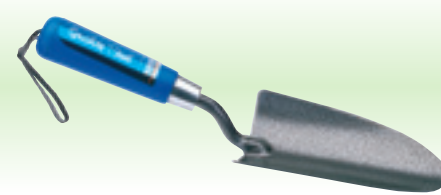

Stock No.	Handle Length	Box Qty	Price each
89104	125mm	-	€5.76D

6 GCAFT

2 piece Carbon Steel Heavy Duty Hand Fork and Trowel Set with Ash Handles

The ideal gift set comprising Heavy Duty Carbon Steel Weeding Fork and Heavy Duty Carbon Steel Hand Trowel. Lacquered ash handles, plated ferrules and leather wrist straps. Attractively packaged in window display box.

Stock No.	Handle Length	Box Qty	Price per set
03328	125mm	-	€13.90D

7 GCHTT/I

Carbon Steel Heavy Duty Transplanting Trowel

Epoxy coated carbon steel hardened and tempered with plated ferrule, leather wrist strap and plastic handle. Blade marked with inch graduations from 1 to 4". Sold loose.

Stock No.	Handle Length	Box Qty	Price each
88805	125mm	-	€4.27D

8 GCHT/I

Carbon Steel Heavy Duty Hand Trowel

Epoxy coated carbon steel hardened and tempered with plated ferrule, leather wrist strap and plastic handle. Sold loose.

Stock No.	Handle Length	Box Qty	Price each
88806	125mm	-	€4.27D

9 GCHF/I

Carbon Steel Heavy Duty Weeding Fork

Epoxy coated carbon steel hardened and tempered with plated ferrule, leather wrist strap and plastic handle. Sold loose.