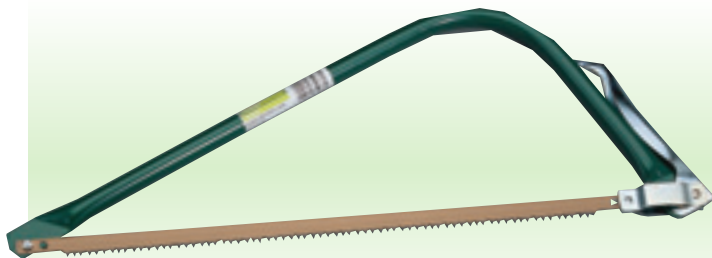

1 GS17/EXP

500mm Soft Grip Pruning Saw

Expert Quality, curved saw with hardened and tempered large and small teeth. The small teeth for starting the cut and the larger for fast wet wood cutting. Soft grip handle for user comfort. Supplied complete with teeth protector. Display packed.

| Stock No. | Box Qty | Price each |
|-----------|---------|------------|
| 44997 | 4 | €22.99D |

2 GS18

400mm Soft Grip Garden Saw

For cutting and pruning large or small branches. The hardened and tempered steel blade has fine teeth to start cut and M shaped teeth for fast wet wood cutting. PTFE coating to aid cutting action and to prevent corrosion. Blade is attached to soft grip handle by three sawscrews. Display packed.

| Stock No. | Box Qty | Price each |
|-----------|---------|------------|
| 76749 | 4 | €12.19D |

3 GS350

350mm Pruning Saw

Hardpoint saw blade with induction hardened teeth. The contoured handle has a recess to accept an extension pole with a 22mm diameter (pole not supplied). Display packed.

| Stock No. | Box Qty | Price each |
|-----------|---------|------------|
| 37494 | 4 | €12.70D |

4

530mm Pruning Saw

Rigid tubular steel frame, tapered for use in confined areas, with quick release blade tension lever. Hardpoint saw blade with induction hardened teeth. Sold loose.