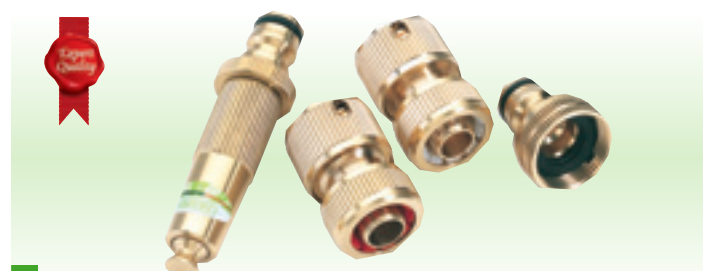

the Draper watering system

A comprehensive range of various sizes of tap and hose connectors, hoses, spray guns, sprinklers, hose reel carts - this range has the right products for keeping gardens watered!

Brass Connectors for the Draper Watering System

Display packed.

Description	Part No.	
Brass 1/2" BSP Tap Connector Stock No.68429 Price €4.44D each	GWB1	
Brass 3/4" BSP Tap Connector Stock No.68430 Price €4.70D each	GWB1A	
Brass 3/4" BSP Dual Tap Connector Stock No.42280 Price €23.93D each	GW44	
Brass 1/2" Hose Connector Stock No.68431 Price €8.52D each	GWB2	
Brass 3/4" Hose Connector Stock No.68432 Price €14.14D each	GWB2A	
Brass 1/2" Hose Connector with Water Stop Stock No.68433 Price €10.37D each	GWB3	
Brass 1/2" Hose Repair Connector Stock No.68434 Price €7.92D each	GWB4	
Brass 3/4" Hose Repair Connector Stock No.68435 Price €15.22D each	GWB4A	
Brass 1/2" Two Way Coupling Stock No.68436 Price €4.20D each	GWB5	
Brass 1/2" BSP Accessory Connector Stock No.68437 Price €3.74D each	GWB6	
Brass 3/4" BSP Accessory Connector Stock No.68438 Price €4.32D each	GWB6A	
Brass Three Way Connector Stock No.68439 Price €12.17D each	GWB7	
Brass 108mm Spray Nozzle Stock No.68440 Price €13.49D each	GWB8	

1 GWB9

Brass 4 piece Watering Accessory Set

Expert Quality, comprising 3/4" BSP Tap Connector Stock No. 68430, 1/2" Hose Connector Stock No. 68431, 1/2" Hose Connector with Water Stop Stock No. 68433 and a 108mm Spray Nozzle. Display packed.