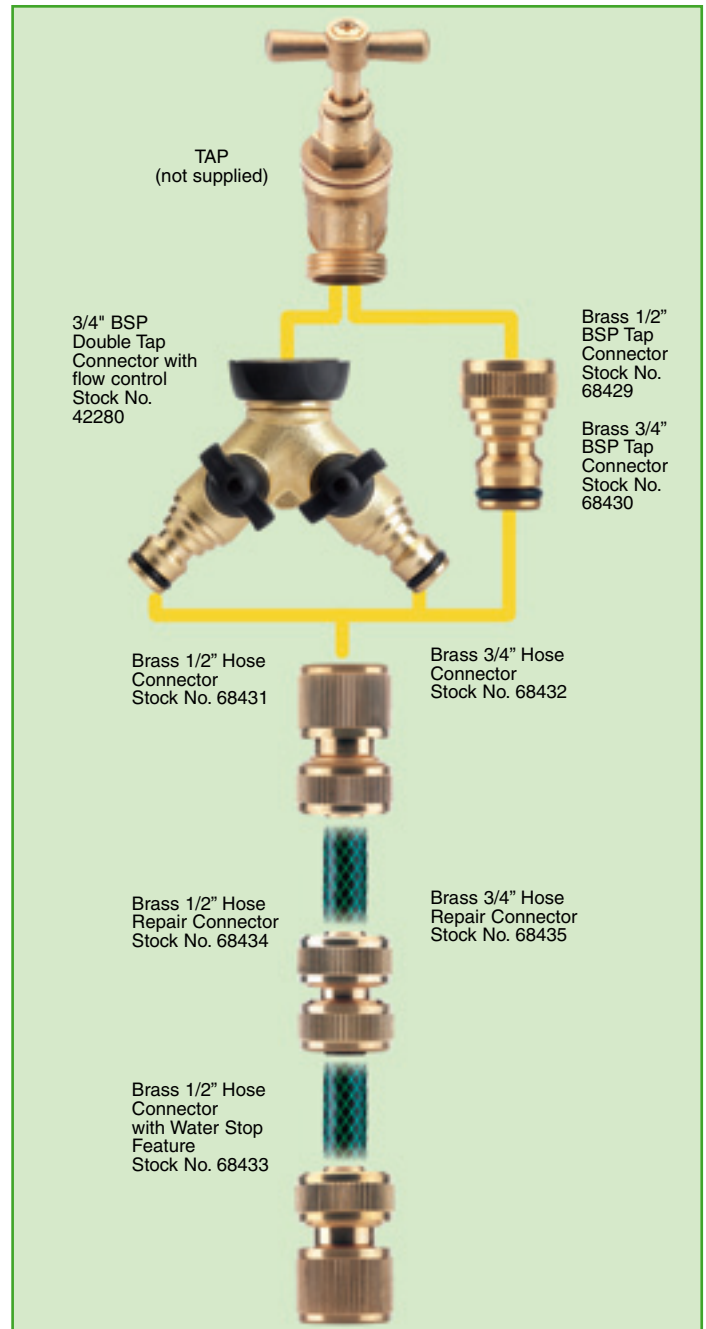

the Draper watering system

A comprehensive range of various sizes of tap and hose connectors, hoses, spray guns, sprinklers, hose reel carts - this range has the right products for keeping gardens watered!

Brass Connectors for the Draper Watering System

Display packed.

Description	Part No.	
Brass 1/2" BSP Tap Connector Stock No.68429 Price €4.44D each	GWB1	
Brass 3/4" BSP Tap Connector Stock No.68430 Price €4.70D each	GWB1A	
Brass 3/4" BSP Dual Tap Connector Stock No.42280 Price €23.93D each	GW44	
Brass 1/2" Hose Connector Stock No.68431 Price €8.52D each	GWB2	
Brass 3/4" Hose Connector Stock No.68432 Price €14.14D each	GWB2A	
Brass 1/2" Hose Connector with Water Stop Stock No.68433 Price €10.37D each	GWB3	
Brass 1/2" Hose Repair Connector Stock No.68434 Price €7.92D each	GWB4	
Brass 3/4" Hose Repair Connector Stock No.68435 Price €15.22D each	GWB4A	
Brass 1/2" Two Way Coupling Stock No.68436 Price €4.20D each	GWB5	
Brass 1/2" BSP Accessory Connector Stock No.68437 Price €3.74D each	GWB6	
Brass 3/4" BSP Accessory Connector Stock No.68438 Price €4.32D each	GWB6A	
Brass Three Way Connector Stock No.68439 Price €12.17D each	GWB7	
Brass 108mm Spray Nozzle Stock No.68440 Price €13.49D each	GWB8	

1 GWB9

Brass 4 piece Watering Accessory Set

Expert Quality, comprising 3/4" BSP Tap Connector Stock No. 68430, 1/2" Hose Connector Stock No. 68431, 1/2" Hose Connector with Water Stop Stock No. 68433 and a 108mm Spray Nozzle. Display packed.

Stock No.	Box Qty	Price per set
68441	-	€34.97D

Prices are list, each and exclude VAT.