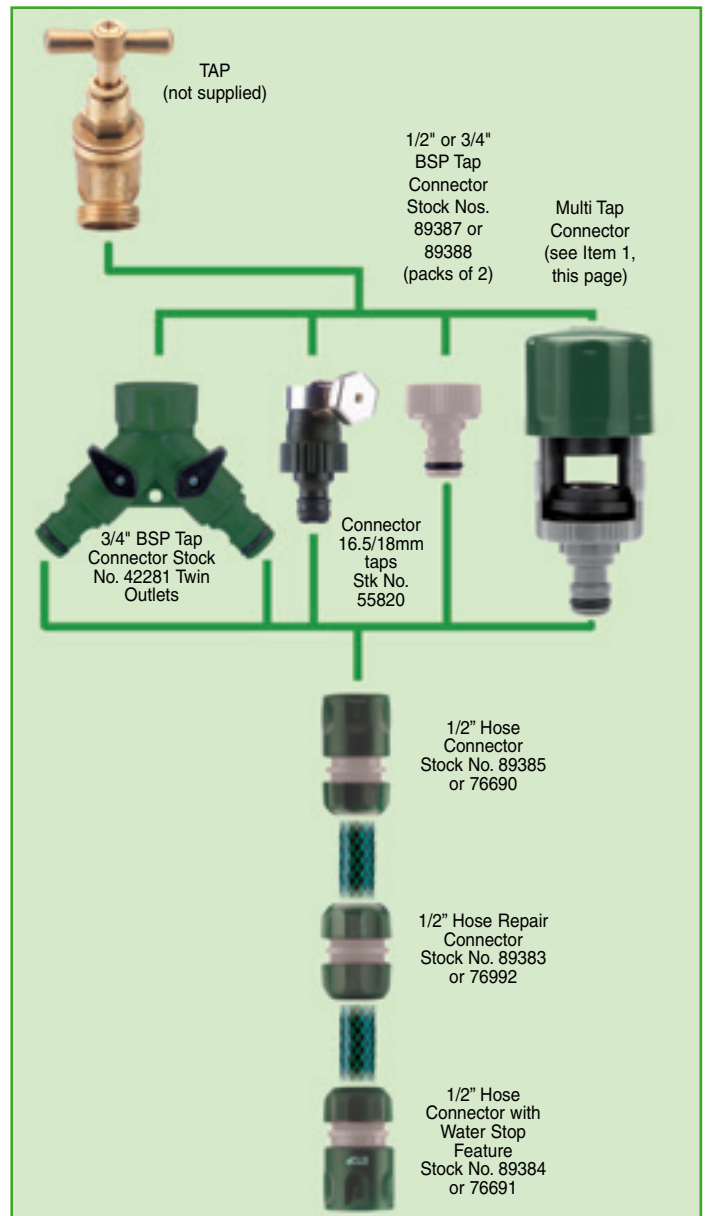

the Draper watering system

See this page and pages 640 and 642-646 for this extensive range.

Plastic Hose Connectors for the Draper Watering System

Description	Part No.
1/2" BSP Tap Connectors Stock No. 89387 Price €2.06D per pack Two connectors per pack	GW13A 
3/4" BSP Tap Connector Stock No.89388 Price €1.73D per pack Two connectors per pack	GW14A 
3/4" BSP Double Tap Connector Stock No.42281 Price €13.97D each	GW45 
Tap Connector Stock No.55820 Price €6.58D each	GW17 
1/2" Hose Connector Stock No.89385 Price €2.26D each Display packed	GW11A 
1/2" Hose Connector Stock No.68569 Price €2.11D each Sold Loose (Colour may vary)	GW11B 
1/2" Hose Repair Connector Stock No.89383 Price €1.58D each Display Packed	GW9A 
1/2" Hose Repair Connector Stock No.77792 Price €1.49D each Sold Loose (Colour may vary)	GW9B 
1/2" Hose Connector with water stop feature Stock No.89384 Price €2.86D each Display Packed	GW10A 
1/2" Hose Connector with water stop feature Stock No.68571 Price €2.47D each Sold Loose (Colour may vary)	GW10B 
3/4" BSP Accessory Connector Stock No.89386 Price €1.25D per pack Two connectors per pack	GW12A 
Two Way Connectors Stock No.89390 Price €1.78D per pack Two connectors per pack	GW26A 
Three Way Connector Stock No.89391 Price €2.06D each	GW27A 

Diagram is illustrative only to show which hose connectors to use in which location. Refer to stock number for specific products.

1 GW57
Multi-Tap Connector

Allows garden hose to be connected to sink taps. Suitable for taps minimum depth 14mm, maximum depth 43mm and maximum width of 34mm. Display packed.