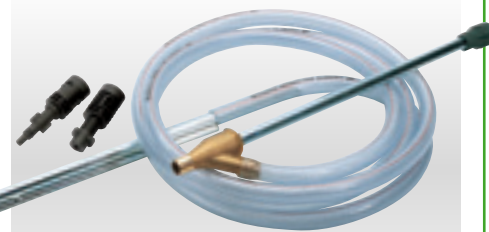

6 APW55
Sandblasting Attachment Kit complete with Universal Adaptors

For use with Draper Pressure Washers. Supplied with adaptors for other manufacturers similar pressure washers. Carton packed.

Stock No.	Box Qty	Price per kit
42042	-	€76.82D