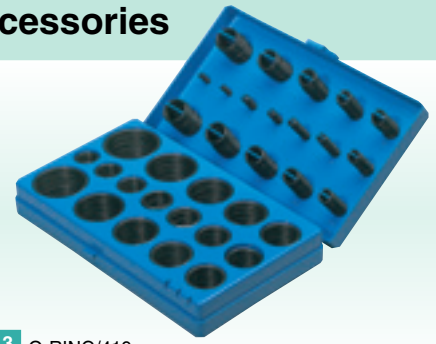

**1** HST95  
**95 piece Heat Shrink Tube Assortment**

An assortment of 95 (approx.) heat shrink tubes for sealing automotive electrical connections. To be used in conjunction with hot air guns. Supplied in plastic organiser with see-through lid. Display packed.

Stock No.	Box Qty	Price p/assrt
72878	6	£11.00D

**2** FUSE/120  
**120 piece Automotive Fuse Assortment**

Assortment of automotive fuses in plastic storage case. 20 each off (approx.) fuses of ratings: 5A, 10A, 15A, 20A, 25A and 30A. Display carton.

Stock No.	Box Qty	Price p/assrt
56381	-	£14.76D

**3** O-RING/419  
**419 piece O-Ring Assortment**

An assortment O-rings, size range 3mm I.D. x 1.5mm section to 50mm I.D. x 3.5mm section. Packed in blow mould storage case with display sleeve.