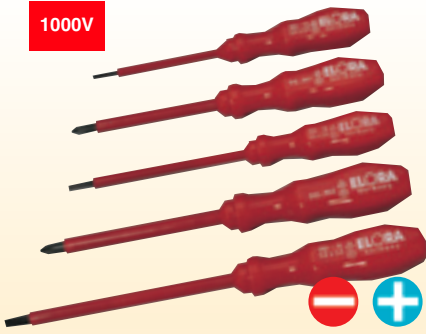

1000V

1 979 S-5K

5 piece VDE Approved Screwdriver Set

Manufactured to VDE 0680/2 and DIN 57680 Part 2 Specifications

Professional Quality screwdrivers with heavy insulated handles and blades. Suitable for use on live lines up to 1000V. Blades manufactured from chrome vanadium steel hardened and tempered. Display packed.

Professional Quality, manufactured from chrome vanadium steel hardened, tempered and chrome plated for corrosion protection. Accurately ground tips. Sold loose.

Stock No.	Length	Size	Capacity	Box Qty	Price each
26266	140mm	J1	8-25mm	-	£27.78D
26274	175mm	J2	19-60mm	-	£31.46D
26282	225mm	J3	40-100mm	-	£42.06D

3 474 A

Straight Tip External Circlip Pliers

Manufactured to DIN 5254/Form A Specifications

Professional Quality, manufactured from chrome vanadium steel hardened, tempered and chrome plated for corrosion protection. Accurately ground tips. Sold loose.

9 75

Adjustable Pipe Wrenches

Professional Quality, manufactured from tool steel, hardened and tempered. The spring-loaded induction hardened jaws have wide faces serrated in opposite direction to ensure a secure grip. Polished head with blue lacquered handle. Sold loose.