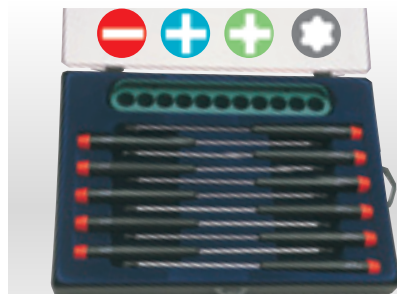

| Stock No. | Box Qty | Price per set |
|-----------|---------|---------------|
| 03266 | - | £11.30D |

5 PS1003

6 piece Precision Screwdriver Set

Hardened tool steel precision ground blades with nickel plated steel bodies with swivel tops. Display packed in plastic case.

Contents:

- 3 plain slot size: 1.0, 1.4 and 2.0mm
- 3 cross slot: No.00, 0 and 1

| Stock No. | Box Qty | Price per set |
|-----------|---------|---------------|
| 14097 | 4 | £5.54D |

8 PS1411

DRAPER
Expert