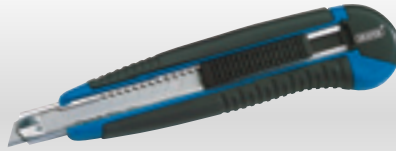

4 3600A

Soft Grip 9mm Retractable Segment Blade Knife

For intricate work. Impact resistant plastic body with soft grip and a twelve segment blade incorporating a metal guide shroud for extra protection. Includes push button blade positioner, segment break off recess and four spare blade strips. Display packed.

Spare blades - order number of strips required. (10 per strip)

Stock No.	Description	Box Qty	Price each
72145	Knife	6	£7.54D
13095	Pack of 10 x 9mm Blades	-	£2.04D