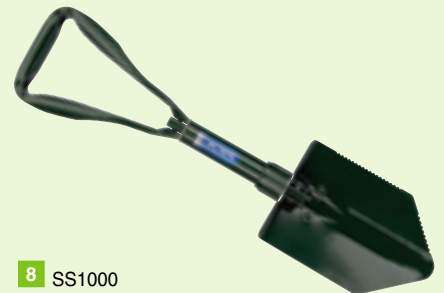

Stock No.	Length	Box Qty	Price each
57567	940mm	6	£20.56D

quality
contractors tools

5 BSRPFG
Round Point Mini Shovel with Fibreglass Shaft

Pressed mild steel blade with fibreglass shaft and Y-dee shaped handle. Ideal for work in restricted areas. Sold loose.

Stock No.	Length	Box Qty	Price each
57569	700mm	6	£16.44D

6 MPPS
Multi-Purpose Polyurethane Shovel

Expert Quality, heavy duty one piece polyurethane shovel with extra wide blade and forward tilt y-dee shaped handle for user comfort. Ideal for use with wood chips, snow, grain, stable/farm waste and compost. Blade width: 345mm and 380mm long. Sold loose.

Stock No.	Length	Box Qty	Price each
19174	1150mm	5	£30.18D

7 RDMP5
Rubble and Debris/Multi-Purpose ABS Shovel with Hardwood Shaft

ABS tough plastic spark-free blade with hardwood shaft and moulded 'Y-dee' handle. Ideal for use with wood chips, snow, grain, stable/farm waste, compost, rubble and debris. Deep ridged blade width 360mm at the base narrowing to 170mm (approx.) at the top and 360mm (approx.) long. Sold loose.

Stock No.	Length	Box Qty	Price each
19177	1210mm	5	£26.64D

8 SS1000
Folding Steel Shovel

Carbon steel serrated blade with tubular steel handle. Powder coated to prevent corrosion. Handle is tightened by integral collet - so no need for additional tools. Supplied complete with vinyl pouch for storage. Display packed.