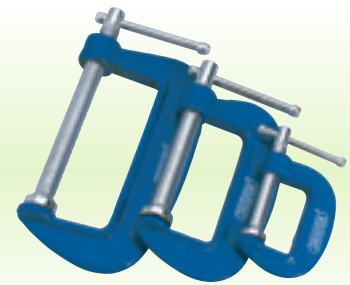

Stock No.	Clamp. Cap. Approx.	Spread. Cap. Approx.	Box Qty	Price each
72103	150mm	410mm	-	£21.02D
72105	300mm	560mm	-	£22.04D
72106	450mm	710mm	-	£22.04D

4 3502

C Cramps

General purpose light duty cramps. Manufactured from two welded steel plates with plated screw, handle and swivel shoe. Display packed.

Stock No.	Capacity Approx.	Throat Depth Approx.	Box Qty	Price each
83101	50mm	25mm	-	£4.08D
83094	75mm	32mm	-	£6.14D
83086	100mm	40mm	-	£7.70D

2 BCS18

18 piece Dual Action and Spring Clamp Set

Useful set with selection of popular size quick action clamps and spring clamps. Fibre and nylon bodies with swivelling jaws to hold a variety of shapes. Display carton.

Contents:

- 2 x Quick Action Clamps: capacity 100mm x spread 187mm • 2 x Quick Action Clamps: capacity 145mm x spread 310mm • 4 x 65mm Spring Clamps: capacity 70mm • 4 x 75mm Spring Clamps: capacity 30mm • 4 x 100mm Spring Clamps: capacity 35mm • 2 x 150mm Spring Clamps: capacity 55mm

Capacities shown are approximate.

Stock No.	Box Qty	Price per set
89127	-	£26.36D

THE ULTIMATE CLAMPING SET!

5 CS3

3 piece C Clamp Set

Malleable cast iron frame with square thread screw, tommy bar handle and swivel shoe. Contents 25, 50 and 75mm capacity (approx.). Display packed.