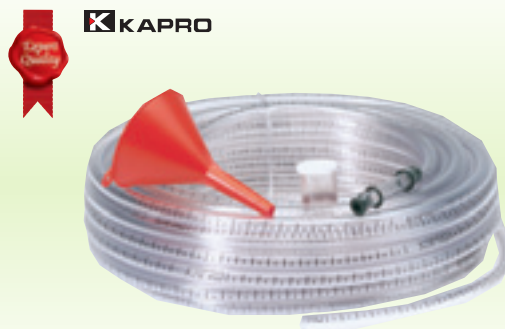

Top quality innovative levels from KAPRO

1 D229-32
230mm Boat Spirit Level with Magnetic Base

Moulded from polystyrene with a magnetic strip in the base. Unbreakable all-round reading horizontal, vertical and 45° vials. Incorporates a V groove in the top and a hang hole. Accuracy 1.75mm per 1M = 0.1° in standard position. Manufactured for Draper Tools by Kapro. Display packed.

Stock No.	Box Qty	Price each
69563	-	£5.28D

4 D406-20WL
20M Water Level

Expert Quality, ideal for blind, room to room measurements and for checking gradients over long distances. Hose is filled with water and level is found when both graduations chosen are the same. Comprises 20M (approx.) length of PVC hose graded in 0.5 and single centimetre graduations, funnel, colouring crystals, water stop plugs and marker rings. Manufactured for Draper Tools by Kapro. Shrink wrapped with descriptive label.

Stock No.	Box Qty	Price each
69565	-	£34.28D

**FLUID MUST BE
POURED INTO
LOWER SIDE OF
HOSE**

2 D245MLR
100mm Mini Level

ABS moulded level with two vials and 0-90° angle finder in body. Accuracy 1.75mm per 1M = 0.1° in standard position. Manufactured for Draper Tools by Kapro. Display packed.

Stock No.	Box Qty	Price each
44444	-	£3.18D

5 D340PL
Post Level

Unique tool to plumb pipes, posts, levelling RSJ's and other applications where vertical or horizontal is required. The hinged body opens to any angle and allows use on square, round and hexagonal posts, as well as girders (RSJ's). Dual fixing - elastic straps for non magnetic surfaces and magnets for steel fence posts, RSJ's, etc. Plastic construction with acrylic vials. Size 188 x 133mm. Accuracy 1.75mm per 1M = 0.1°. Manufactured for Draper Tools by Kapro. Available display packed in singles or in multiples of five only, supplied on hang up clip strip.