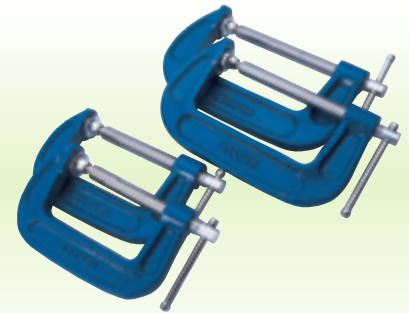

Contents:

- 2 x Quick Action Clamps: capacity 100mm x spread 187mm • 2 x Quick Action Clamps: capacity 145mm x spread 310mm • 4 x 65mm Spring Clamps: capacity 70mm • 4 x 75mm Spring Clamps: capacity 30mm • 4 x 100mm Spring Clamps: capacity 35mm • 2 x 150mm Spring Clamps: capacity 55mm

Capacities shown are approximate.

Stock No.	Box Qty	Price per set
89127	-	£26.36D

THE ULTIMATE CLAMPING SET!

5 CS3

3 piece C Clamp Set

Malleable cast iron frame with square thread screw, tommy bar handle and swivel shoe. Contents 25, 50 and 75mm capacity (approx.). Display packed.

Stock No.	Box Qty	Price per set
36779	10	£6.88D

6 391G/4

4 piece C Clamp Set

Malleable cast iron frame with chrome plated square thread screw, tommy bar handle and swivel shoe. Two clamps each of sizes 75mm and 100mm capacity (approx.). Display packed.

Stock No.	Box Qty	Price per set
38368	6	£29.90D

7 8

7 391GP

C Cramps (display packed)

Malleable cast iron frame with chrome plated square thread screw, tommy bar handle and swivel shoe. Display packed.

Stock No.	Capacity Approx.	Throat Depth Approx.	Box Qty	Price each
51952	75mm	50mm	4	£8.18D
51953	100mm	60mm	4	£10.32D
51954	150mm	70mm	2	£15.62D