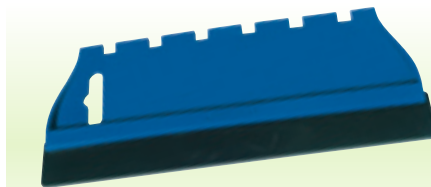

7 4908
175mm Adhesive Spreader and Grouter

Serrated edge for spreading tile adhesive with rubber blade for tile grouting. Sold loose.

Stock No.	Box Qty	Price each
13615	-	£3.50D