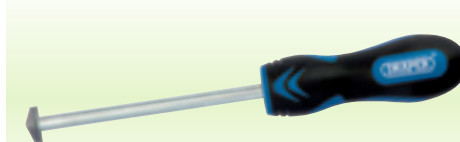

10 TLG5
Soft Grip Grout Remover

Removes grout quickly and easily. Soft grip handle for user comfort. Supplied complete with 4.9mm tungsten carbide blade. Display packed.

Stock No.	Box Qty	Price each
49420	-	£6.88D