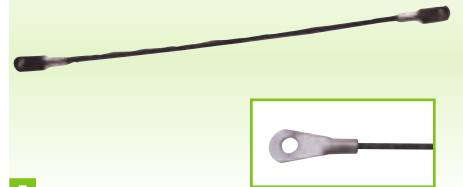

tiling and decorating tools

section 6

DRAPER

1 4906
200mm Tile Cutting Pliers

Expert Quality, forged from selected tool steel with tungsten carbide tipped cutting edges and spring-loaded handles. Ideal for cutting and trimming ceramic or stone tiles. Display packed.

Stock No.	Jaw Width	Box Qty	Price each
50621	16mm	2	£13.26D

2 TLG3
200mm Tile Cutting Pliers

Special 13mm tungsten carbide cutting wheel which scores the surface to be cut. Swivelling top plate aids even break. Cuts and trims glass, ceramic or stone tiles up to 16mm thick. Display packed.

Stock No.	Box Qty	Price each
49417	-	£6.34D

3 TLG2
150mm Soft Grip Tile or Rod Saw

Chrome plated deep steel frame with tungsten carbide blade for cutting ceramic tiles, glassware, marble and other hard materials. Soft grip handle for user comfort. Display packed.