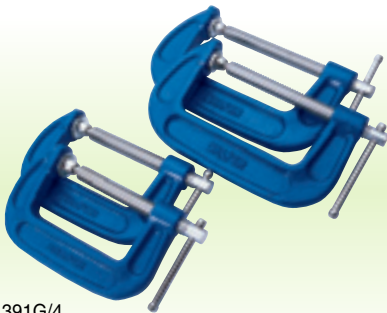

**1 RBC**  
**Heavy Duty Soft Grip Dual Action Clamps**

**Expert Quality**, single-handed versatile clamp for spreading and clamping. Ratchet action trigger with quick-release button, soft grip handles and jaws. Display packed.

Stock No.	Clamp Cap. Approx.	Spread Cap. Approx.	Box Qty	Price each
02373	150mm	425mm	-	£18.12D
02374	300mm	575mm	-	£19.74D
02375	450mm	740mm	-	£21.40D

**2 3502**  
**C Clamps**

General purpose light duty cramps. Manufactured from two welded steel plates with plated screw, handle and swivel shoe. Display packed.

Stock No.	Capacity Approx.	Throat Depth Approx.	Box Qty	Price each
83101	50mm	25mm	-	£4.28D
83094	75mm	32mm	-	£6.46D
83086	100mm	40mm	-	£8.10D

**3 CS3**  
**3 piece C Clamp Set**

Malleable cast iron frame with square thread screw, tommy bar handle and swivel shoe. Contents 25, 50 and 75mm capacity (approx.). Display packed.

Stock No.	Box Qty	Price per set
36779	10	£8.30D

**4 391G/4**  
**4 piece C Clamp Set**

Malleable cast iron frame with chrome plated square thread screw, tommy bar handle and swivel shoe. Display packed.