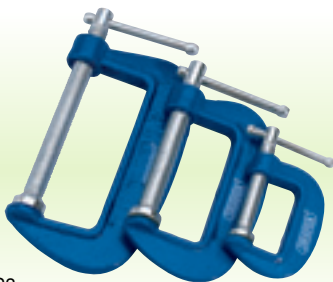

**1 RBC**  
**Heavy Duty Soft Grip Dual Action Clamps**

**Expert Quality**, single-handed versatile clamp for spreading and clamping. Ratchet action trigger with quick-release button, soft grip handles and jaws. Display packed.

Stock No.	Clamp Cap. Approx.	Spread Cap. Approx.	Box Qty	Price each
02373	150mm	425mm	-	£18.12D
02374	300mm	575mm	-	£19.74D
02375	450mm	740mm	-	£21.40D

**2 3502**  
**C Clamps**

General purpose light duty cramps. Manufactured from two welded steel plates with plated screw, handle and swivel shoe. Display packed.

Stock No.	Capacity Approx.	Throat Depth Approx.	Box Qty	Price each
83101	50mm	25mm	-	£4.28D
83094	75mm	32mm	-	£6.46D
83086	100mm	40mm	-	£8.10D

**3 CS3**  
**3 piece C Clamp Set**

Malleable cast iron frame with square thread screw, tommy bar handle and swivel shoe. Contents 25, 50 and 75mm capacity (approx.). Display packed.

Stock No.	Box Qty	Price per set
36779	10	£8.30D

**4 391G/4**  
**4 piece C Clamp Set**

Malleable cast iron frame with chrome plated square thread screw, tommy bar handle and swivel shoe. Display packed.