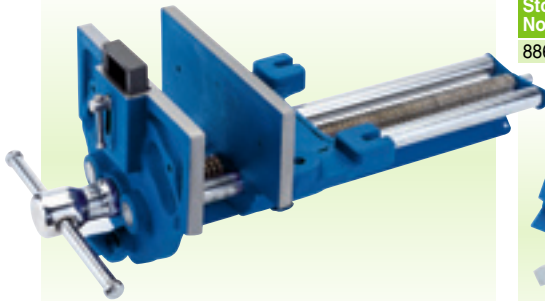

4 WCS8/SG

8 piece 140mm Soft Grip Wood Chisel Kit

Expert Quality, comprising six chisels (blade widths: 6, 12, 20, 26, 32 and 38mm), honing guide and aluminium oxide sharpening stone. Chisels have full length bevel edged blades, manufactured from chrome vanadium steel hardened, tempered, finely ground and clear lacquer coated for corrosion protection. Impact-resistant soft grip polypropylene handles. Display packed in blow mould case.

Stock No.	Box Qty	Price per kit
88605	6	£46.92D

7 WCSG4

4 piece 150mm Soft Grip Bevel Edge Wood Chisel Set

Expert Quality, full length bevel edged blades manufactured from chrome vanadium steel hardened, tempered, finely ground and clear lacquer coated for corrosion protection. Impact-resistant soft grip polypropylene handles with striking caps. All blades have blade guards. Display packed.

Contents: 6, 12, 20 and 26mm (blade widths)

Stock No.	Box Qty	Price per set
89726	6	£20.84D

2 WWV/L

Quick Release Woodworking Bench Vices

Robust, close grain cast iron woodworking bench vice fitted with quick release mechanism to allow jaw to slide freely along the buttress thread screw. When used with a bench stop, larger workpieces can be held using the adjustable front dog. Carton packed.

Stock No.	Jaw Width	Box Qty	Price each
45234	175mm	-	£93.88D
45235	225mm	-	£119.08D

5 WCSG

150mm Soft Grip Bevel Edge Wood Chisels

Expert Quality, full length bevel edged blades manufactured from chrome vanadium steel hardened, tempered, finely ground and clear lacquer coated for corrosion protection. Impact-resistant soft grip polypropylene handles with striking caps. All blades have blade guards. Display packed.