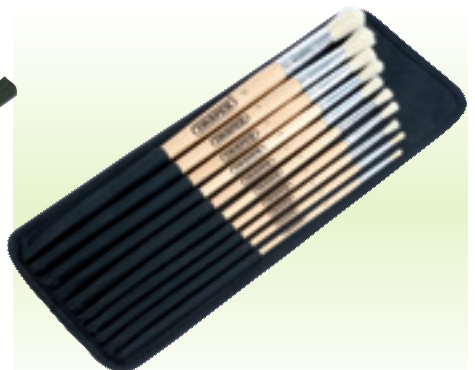

2 PB/ESET5

5 piece Professional Paint Brush Set

Expert Quality, dense full length pure bristle paint brushes with taper cut ends held in stainless steel ferrule. Painted hardwood handle. Display packed. Contents: brush widths 12, 25, 38, 50 and 75mm

5 PB/D

Paint Brushes

Pure bristle paint brushes with square cut ends held in stainless steel ferrule. Painted hardwood handle. Display packed.

Stock No.	Width	Box Qty	Price each
65764	12mm	-	£1.34D
65765	19mm	-	£1.58D
65766	25mm	-	£1.90D
65767	38mm	-	£2.44D
65768	50mm	-	£4.18D
65769	63mm	-	£5.34D
65770	75mm	-	£6.10D
65771	100mm	-	£8.60D

6 PB/DSET5

5 piece Paint Brush Set

Pure bristle paint brushes with square cut ends held in stainless steel ferrule. Painted hardwood handle. Display packed.

Contents: brush widths 12, 25, 38, 50 and 75mm

Stock No.	Box Qty	Price per set
71293	10	£14.18D

7 PB/SET10

10 piece Brush Set

Pure bristle brushes ideal for touching up scuff marks on paintwork and general painting in inaccessible locations. Supplied in canvas wallet.