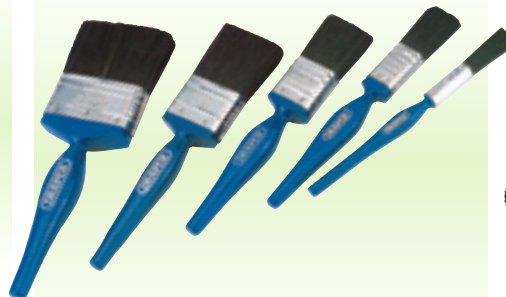

PRODUCT FEATURES MAKE THE DIFFERENCE

4 PB/SG/SET3

3 piece Soft Grip Paint Brush Set

Synthetic bristle paint brushes with square cut ends held in stainless steel ferrule. Soft grip handles for user comfort. Display packed.

Contents: brush widths 25, 38 and 50mm

Stock No.	Box Qty	Price per set
41372	-	£13.60D

CLEANING PRODUCTS

A range of cleaning products including mops, buckets, brushes, polishing accessories are shown on pages 436-439.

5 PB/D

Paint Brushes

Pure bristle paint brushes with square cut ends held in stainless steel ferrule. Painted hardwood handle. Display packed.

Stock No.	Width	Box Qty	Price each
65764	12mm	-	£1.34D
65765	19mm	-	£1.58D
65766	25mm	-	£1.90D
65767	38mm	-	£2.44D
65768	50mm	-	£4.18D
65769	63mm	-	£5.34D
65770	75mm	-	£6.10D
65771	100mm	-	£8.60D

6 PB/DSET5

5 piece Paint Brush Set

Pure bristle paint brushes with square cut ends held in stainless steel ferrule. Painted hardwood handle. Display packed.

Contents: brush widths 12, 25, 38, 50 and 75mm