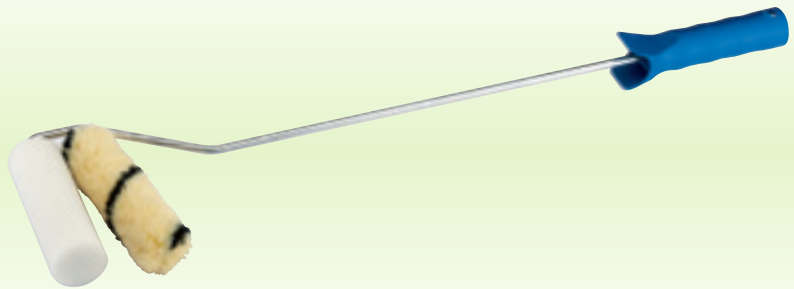

paint roller set

6 MRFL

3 piece 100 x 535mm Paint Roller Set

Handy set with 535mm long paint roller frame and two 100mm rollers. Ideal for working behind radiators. Spare 100mm rollers are available separately - Draper Stock Nos. 43302, 43302 and 43304. Display packed.

Contents:

- 100 x 260mm paint roller frames
- 100mm tiger stripe paint roller sleeve
- 100mm foam paint roller sleeve

Stock No.	Box Qty	Price per set
43301	-	£4.44D