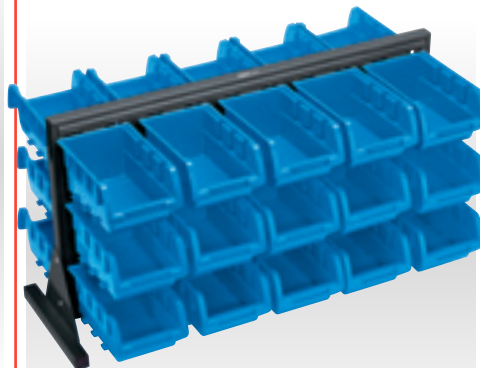

NEW RANGE!

plastic storage bin sets

4 SBB15S

15 Bin Surface Mounted Storage Unit Set

Expert Quality. rigid metal framed storage unit consisting of 15 plastic bins. Ideal for use around the shed, garage or workshop. Carton packed.

- Configuration:
- 15 x plastic bins size: 85 x 145 x 70mm
 - Storage Unit dimensions: 620 x 335 x 280mm

Stock No.	Box Qty	Price per set
07620	-	£45.30D

5 SBB30S

30 Bin Surface Mounted Storage Unit Set

Expert Quality. rigid metal framed storage unit consisting of 30 plastic bins in a back to back configuration. Ideal for use around the shed, garage, workshop or assembly environment. Carton packed.

- Configuration:
- 30 x plastic bins size: 85 x 145 x 70mm
 - Storage Unit dimensions: 620 x 335 x 280mm

Stock No.	Box Qty	Price per set
07619	-	£72.08D

6 SBB47S

47 Bin (Small/Large Bins) Floor Standing Mobile Storage Unit Set

Expert Quality. rigid metal floor standing framed storage unit consisting of 47 plastic bins, 15 large and 32 small bins. Ideal for use around the shed, garage, workshop or assembly environment. Carton packed.