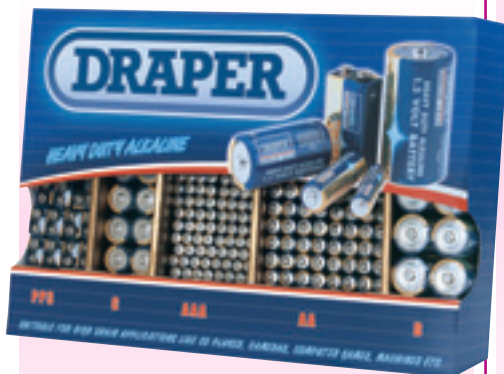

2 CBBM/12/04

Countertop Dispenser Complete with 192 Heavy Duty Alkaline Batteries

Cardboard countertop dispenser of heavy duty alkaline batteries.

Contents:

- 72 AAA-type batteries (3 trade packs of 24 batteries Stock No.64247)
- 72 AA-type batteries (3 trade packs of 24 batteries Stock No.64248)
- 12 C-type batteries (1 trade packs of 12 batteries Stock No.64249)
- 12 D-type batteries (1 trade packs of 12 batteries Stock No.64250)
- 24 PP9-type batteries (2 trade packs of 12 batteries Stock No.64251)

Stock No.	Dimensions L x W x H	Box Qty	Price per disp.
86066	420 x 160 x 275mm	-	£277.48D