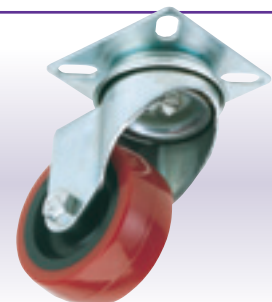

8 605

Polyurethane Wheeled Swivel Plate Castors

Swivel plate fixing. High tear strength, up to ten times longer life than rubber wheels with good load carrying capacity. Sold in polybags with label.

Stock No.	Wheel Diameter	Max. S.W.L.	Box Qty	Price each
65508	50mm	50kg	-	£3.04D
65513	75mm	70kg	-	£5.40D
65518	100mm	125kg	-	£9.30D