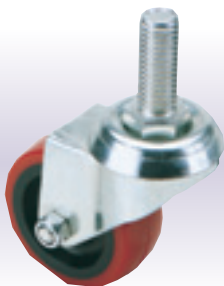

### Nylon Wheeled Swivel Plate Castors with Brake

Swivel plate fixing with brake. Quiet running, will not damage floors and have good load carrying capacity. Sold in polybags with label.

Stock No.	Wheel Diameter	Max. S.W.L.	Box Qty	Price each
65499	75mm	70kg	-	£6.64D
65504	100mm	125kg	-	£9.98D

### Nylon Wheeled Fixed Plate Castors

Fixed plate fixing. Quiet running, will not damage floors and have good load carrying capacity. Sold in polybags with label.

Stock No.	Wheel Diameter	Max. S.W.L.	Box Qty	Price each
65496	50mm	75kg	-	£2.12D
65502	75mm	100kg	-	£4.16D
65507	100mm	125kg	-	£6.26D