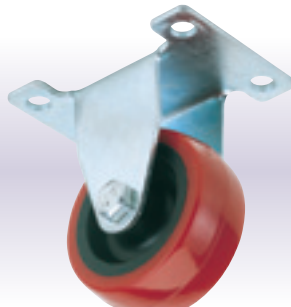

10 605

Polyurethane Wheeled Fixed Plate Castors

Fixed plate fixing. High tear strength, up to ten times longer life than rubber wheels with good load carrying capacity. Sold in polybags with labels.

Stock No.	Wheel Diameter	Max. S.W.L.	Box Qty	Price each
65512	50mm	75kg	-	£2.58D
65517	75mm	100kg	-	£4.42D
65522	100mm	125kg	-	£7.60D

nylon/polyurethane castors

PAUL SAYS

CASTORS - WORKING OUT YOUR LOADING

To calculate the safe working load (SWL) for each castor take the weight of load in kilograms and divide by the number of castors minus one, e.g. 100kg divide by 3 (4 wheels minus 1) = 33kg. So each castor would need to be rated at a maximum S.W.L. of 33kg.