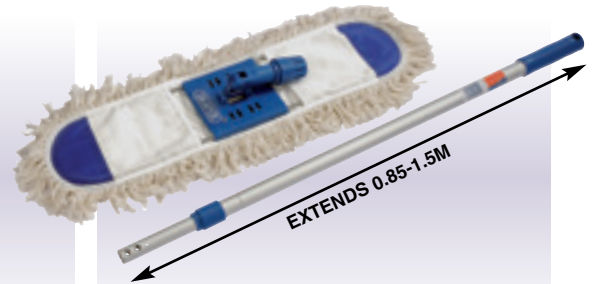

4 C11
Cleaning Caddy/Tote Tray

Three compartments, ideal for carrying around cleaning materials, gardening hand tools and other small items. Sold loose.

Stock No.	Dimensions L x W x H	Box Qty	Price each
48682	340 x 240 x 130mm	-	£5.36D

5 C12
9L Plastic Bucket

Ideal for domestic and contract work. Sold loose.

Stock No.	Box Qty	Price each
48683	-	£4.20D

6 C13
600mm Flat Dust Mop with Extendable Handle

Cotton mop for dry use. Dust and dirt stick to the head making cleaning much easier. Handle extends from 0.85 to 1.5M (approx.). Sold loose.