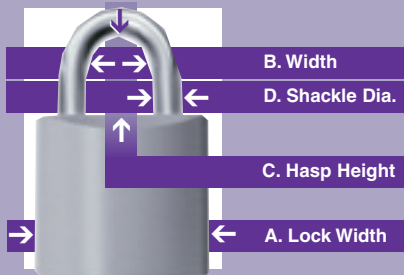

padlock dimensions

PRODUCT INFORMATION

Shown under "Padlock Dimensions" in the "information" section of each item..

Padlock Dimensions

security rating **7**

1 8304

Heavy Duty Solid Brass Padlocks

Draper Security Rating: 7

Expert Quality, solid brass body with hardened steel shackle. Special bumper to prevent damage to locked item. Replaceable mushroom pin tumbler. Supplied complete with two keys. Key blanks are available separately, contact the Draper Tools Help Line telephone +44 (0)23 8049 4344 for further information. Display packed.

2 8316/70

70mm Stainless Steel Shielded Shackle Padlock

Draper Security Rating: 6

Stainless steel body with hardened 'ring of steel' close shackle. Helps prevent the insertion of jemmys, bolt cutters, etc. Laser welded case to give extra strength and protection in harsh environments. Precision four pin brass cylinder. Padlock body diameter 70mm. Supplied complete with two keys. A key blank is available. Display packed.