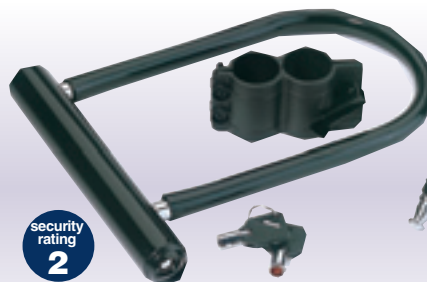

Stock No.	Dimensions	Box Qty	Price p/disp
79818	300 x 300 x 500mm	-	£724.16D

security rating **2**

6 BK-SL1

Shackle Lock

Draper Security Rating: 2

PVC coated for corrosion protection. Supplied with mounting bracket for carrying on bicycle and two keys. Display packed.

Stock No.	Padlock Dimensions-mm	Box Qty	Price each
59176	A185 x B110 x C210 x D12	6	£15.16D

7 BK-CL1

Cable Lock with PVC Coating

Cable lock with PVC coating. Supplied complete with two keys and mounting brackets suitable for use on bicycles. Display packed.

Stock No.	Cable Size	Box Qty	Price each
59174	1.3M x 8mm dia.	6	£5.40D