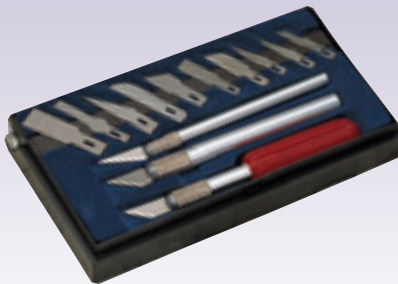

5 MK1

120mm Modelling Knife

Ideal for craft and hobby applications such as model making, etching, carving, scoring and general paper trimming. Blade is held securely in a four jaw holding device, with a protective blade cap. 8mm diameter handle. Supplied complete with blade in handle and pack of five assorted blades. Display packed.

Stock No.	Box Qty	Price each
31073	6	£4.36D

LEGAL INFORMATION - KNIVES

WARNING. Knives or other articles with a blade or sharp point must not be sold to persons under age. It's the law (Offensive Weapons Act 1996 and the Violent Crime Reduction Act 2006).

6 T257

120mm Tweezers

Extra fine curved points. Stainless steel light tension. Display packed.

Stock No.	Box Qty	Price each
19672	-	£4.58D

7 T250

120mm Tweezers

Fine points. Stainless steel light tension. Display packed.

Stock No.	Box Qty	Price each
19670	-	£4.58D

8 TWZ4

4 piece Tweezer Set

Comprising 114mm long straight; 120mm curved; 105mm spade and 114mm self closing. Manufactured from stainless steel. Display packed.

Stock No.	Box Qty	Price per set
19850	4	£12.78D