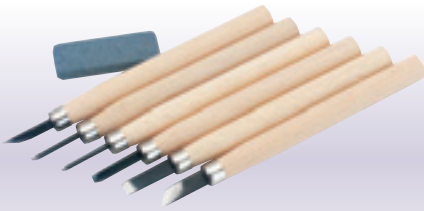

home and leisure

1 CT6

7 piece Carving Tool Set with Sharpening Stone

Black finish steel blades hardened and tempered. Ramin handles with sanded finish. Sharpening stone is manufactured from aluminium oxide. Display packed.

Contents:

- square chisel • skew chisel (4mm wide blade)
- skew chisel (6mm wide blade) • V tool - parting tool
- bent gouge (3mm wide blade) • bent gouge (6mm wide blade) • sharpening stone (45 x 15 x 5mm)

Stock No.	Overall Length	Box Qty	Price per set
31777	135mm	6	£6.50D