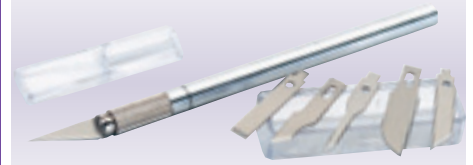

5 MK1

120mm Modelling Knife

Ideal for craft and hobby applications such as model making, etching, carving, scoring and general paper trimming. Blade is held securely in a four jaw holding device, with a protective blade cap. 8mm diameter handle. Supplied complete with blade in handle and pack of five assorted blades. Display packed.

Stock No.	Box Qty	Price each
31073	6	£4.36D

LEGAL INFORMATION - KNIVES

WARNING. Knives or other articles with a blade or sharp point must not be sold to persons under age. It's the law (Offensive Weapons Act 1996 and the Violent Crime Reduction Act 2006).

6 T257

120mm Tweezers

Extra fine curved points. Stainless steel light tension. Display packed.

Stock No.	Box Qty	Price each
19672	-	£4.58D

7 T250

120mm Tweezers

Fine points. Stainless steel light tension. Display packed.

Stock No.	Box Qty	Price each
19670	-	£4.58D

8 TWZ4

4 piece Tweezer Set

Comprising 114mm long straight; 120mm curved; 105mm spade and 114mm self closing. Manufactured from stainless steel. Display packed.

Stock No.	Box Qty	Price per set
19850	4	£12.78D