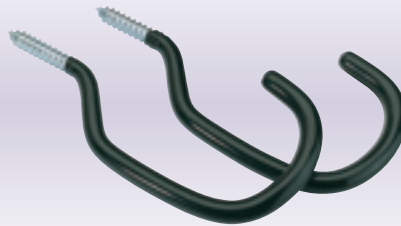

Stock No.	Padlock Dimensions-mm	Box Qty	Price each
59176	A185 x B110 x C210 x D12	6	£15.16D

5 HP5

Heavy Duty Hand Pump

Expert Quality, 45mm diameter aluminium barrel with soft grip pump handle. 900mm (approx.) long hose with connectors suitable for Presta and Schrader valves used on most cars, vans, motorcycles and bicycles. Diecast base incorporates foot rests for stability whilst pumping and dial-type pressure gauge marked 0-160psi and 0-11bar. Display packed.

Stock No.	Pump Height Closed	Box Qty	Price each
87392	705mm	-	£53.06D

8 BK-PRK1

Puncture Repair Kit

Handy kit, ideal for touring. Display packed.

Contents: two nylon tyre levers, five repair patches, file, abrasive paper, adhesive and case.

Stock No.	Box Qty	Price per kit
59255	10	£5.16D

3 BK-WS2

Heavy Duty Cycle Workstand

Heavy duty bicycle workstand with adjustable support brackets for correct positioning. Carton packed.

Stock No.	Box Qty	Price each
59304	-	£26.34D

6 BK-HOOK1

Pair of Cycle Storage Hooks

PVC coated to protect cycle paint. Display packed.

Stock No.	Box Qty	Price per pair
59243	5	£3.98D

9 BK-TK5

Bicycle Tool Kit

Tool kit supplied with canvas type storage case. Display packed.