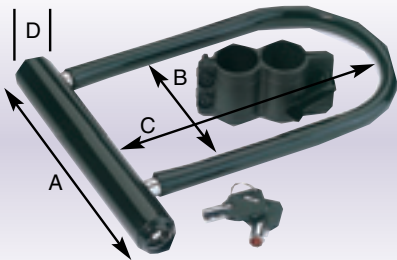

2 BK-SL1

Shackle Lock

Draper Security Rating: 2

PVC coated for corrosion protection. Supplied with mounting bracket for carrying on bicycle and two keys. Display packed.

Stock No.	Padlock Dimensions-mm	Box Qty	Price each
59176	A185 x B110 x C210 x D12	6	£15.16D