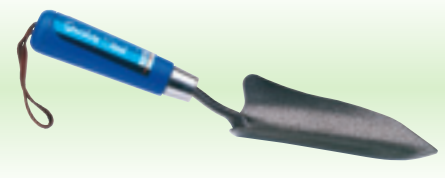

Stock No.	Handle Length	Box Qty	Price each
89101	125mm	-	£4.80D

3 A3080

Carbon Steel Heavy Duty Weeding Fork with Ash Handle

Epoxy coated carbon steel hardened and tempered with plated ferrule and lacquered ash handle. Sold loose.

Stock No.	Handle Length	Box Qty	Price each
89103	125mm	-	£4.80D

5 A3094

Carbon Steel Heavy Duty Hand Cultivator with Ash Handle

Epoxy coated carbon steel hardened and tempered with plated ferrule and lacquered ash handle. Sold loose.

Stock No.	Handle Length	Box Qty	Price each
89104	125mm	-	£4.80D

6 GCAFT

2 piece Carbon Steel Heavy Duty Hand Fork and Trowel Set with Ash Handles

The ideal gift set comprising Heavy Duty Carbon Steel Weeding Fork and Heavy Duty Carbon Steel Hand Trowel. Lacquered ash handles, plated ferrules and leather wrist straps. Attractively packaged in window display box.

Stock No.	Handle Length	Box Qty	Price per set
03328	125mm	-	£11.58D

7 GCHTT/I

Carbon Steel Heavy Duty Transplanting Trowel

Epoxy coated carbon steel hardened and tempered with plated ferrule, leather wrist strap and plastic handle. Blade marked with inch graduations from 1 to 4". Sold loose.