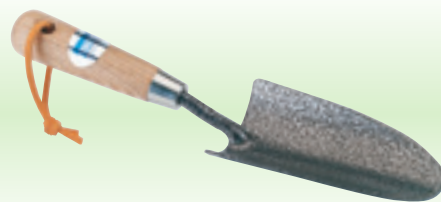

1 A3099

Carbon Steel Heavy Duty Transplanting Trowel with Ash Handle

Epoxy coated carbon steel hardened and tempered with plated ferrule and lacquered ash handle. Blade marked in imperial graduations 1-4". Sold loose.

Stock No.	Handle Length	Box Qty	Price each
89100	125mm	-	£4.80D

2 A3081

Carbon Steel Heavy Duty Hand Trowel with Ash Handle

Epoxy coated carbon steel hardened and tempered with plated ferrule and lacquered ash handle. Sold loose.

Stock No.	Handle Length	Box Qty	Price each
89101	125mm	-	£4.80D

3 A3080

Carbon Steel Heavy Duty Weeding Fork with Ash Handle

Epoxy coated carbon steel hardened and tempered with plated ferrule and lacquered ash handle. Sold loose.

Stock No.	Handle Length	Box Qty	Price each
89102	125mm	-	£4.80D

4 A3093

Carbon Steel Heavy Duty Hand Weeder with Ash Handle

Epoxy coated carbon steel hardened and tempered with plated ferrule and lacquered ash handle. Sold loose.