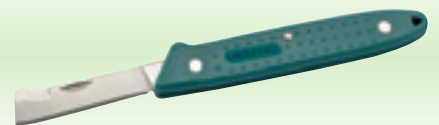

KNIVES

Other knives, ie trimming, leather, sheepfoot are shown on pages 233-235.

7 GBK

Grafting/Budding Knife

Ideal for grafting with special budding hook on top of blade. Blade folds securely into handle. Display packed.

Stock No.	Closed Size	Box Qty	Price each
76777	115mm	-	£7.22D