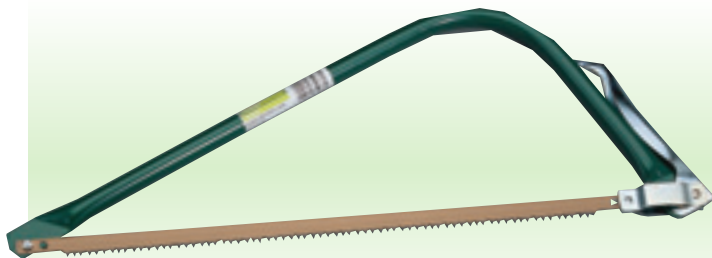

1 GS17/EXP

500mm Soft Grip Pruning Saw

Expert Quality, curved saw with hardened and tempered large and small teeth. The small teeth for starting the cut and the larger for fast wet wood cutting. Soft grip handle for user comfort. Supplied complete with teeth protector. Display packed.

Stock No.	Box Qty	Price each
44997	4	£19.16D

2 GS18

400mm Soft Grip Garden Saw

For cutting and pruning large or small branches. The hardened and tempered steel blade has fine teeth to start cut and M shaped teeth for fast wet wood cutting. PTFE coating to aid cutting action and to prevent corrosion. Blade is attached to soft grip handle by three sawscrews. Display packed.

Stock No.	Box Qty	Price each
76749	4	£10.16D

3 GS350

350mm Pruning Saw

Hardpoint saw blade with induction hardened teeth. The contoured handle has a recess to accept an extension pole with a 22mm diameter (pole not supplied). Display packed.

Stock No.	Box Qty	Price each
37494	4	£10.58D

4

530mm Pruning Saw

Rigid tubular steel frame, tapered for use in confined areas, with quick release blade tension lever. Hardpoint saw blade with induction hardened teeth. Sold loose.