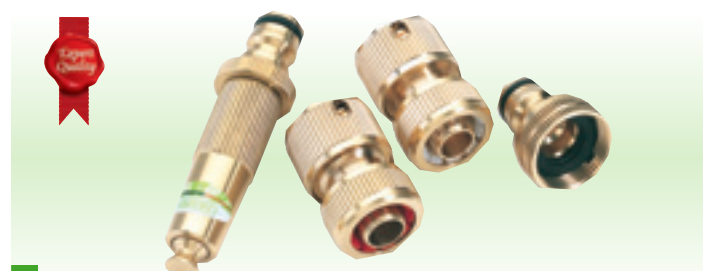

# the Draper watering system

A comprehensive range of various sizes of tap and hose connectors, hoses, spray guns, sprinklers, hose reel carts - this range has the right products for keeping gardens watered!

## Brass Connectors for the Draper Watering System

Display packed.

Description	Part No.	
<b>Brass 1/2" BSP Tap Connector</b> Stock No.68429 Price £3.70D each	<b>GWB1</b>	
<b>Brass 3/4" BSP Tap Connector</b> Stock No.68430 Price £3.92D each	<b>GWB1A</b>	
<b>Brass 3/4" BSP Dual Tap Connector</b> Stock No.42280 Price £19.94D each	<b>GW44</b>	
<b>Brass 1/2" Hose Connector</b> Stock No.68431 Price £7.10D each	<b>GWB2</b>	
<b>Brass 3/4" Hose Connector</b> Stock No.68432 Price £11.78D each	<b>GWB2A</b>	
<b>Brass 1/2" Hose Connector with Water Stop</b> Stock No.68433 Price £8.64D each	<b>GWB3</b>	
<b>Brass 1/2" Hose Repair Connector</b> Stock No.68434 Price £6.60D each	<b>GWB4</b>	
<b>Brass 3/4" Hose Repair Connector</b> Stock No.68435 Price £12.68D each	<b>GWB4A</b>	
<b>Brass 1/2" Two Way Coupling</b> Stock No.68436 Price £3.50D each	<b>GWB5</b>	
<b>Brass 1/2" BSP Accessory Connector</b> Stock No.68437 Price £3.12D each	<b>GWB6</b>	
<b>Brass 3/4" BSP Accessory Connector</b> Stock No.68438 Price £3.60D each	<b>GWB6A</b>	
<b>Brass Three Way Connector</b> Stock No.68439 Price £10.14D each	<b>GWB7</b>	
<b>Brass 108mm Spray Nozzle</b> Stock No.68440 Price £11.24D each	<b>GWB8</b>	

### Brass 4 piece Watering Accessory Set

**Expert Quality**, comprising 3/4" BSP Tap Connector Stock No. 68430, 1/2" Hose Connector Stock No. 68431, 1/2" Hose Connector with Water Stop Stock No. 68433 and a 108mm Spray Nozzle. Display packed.