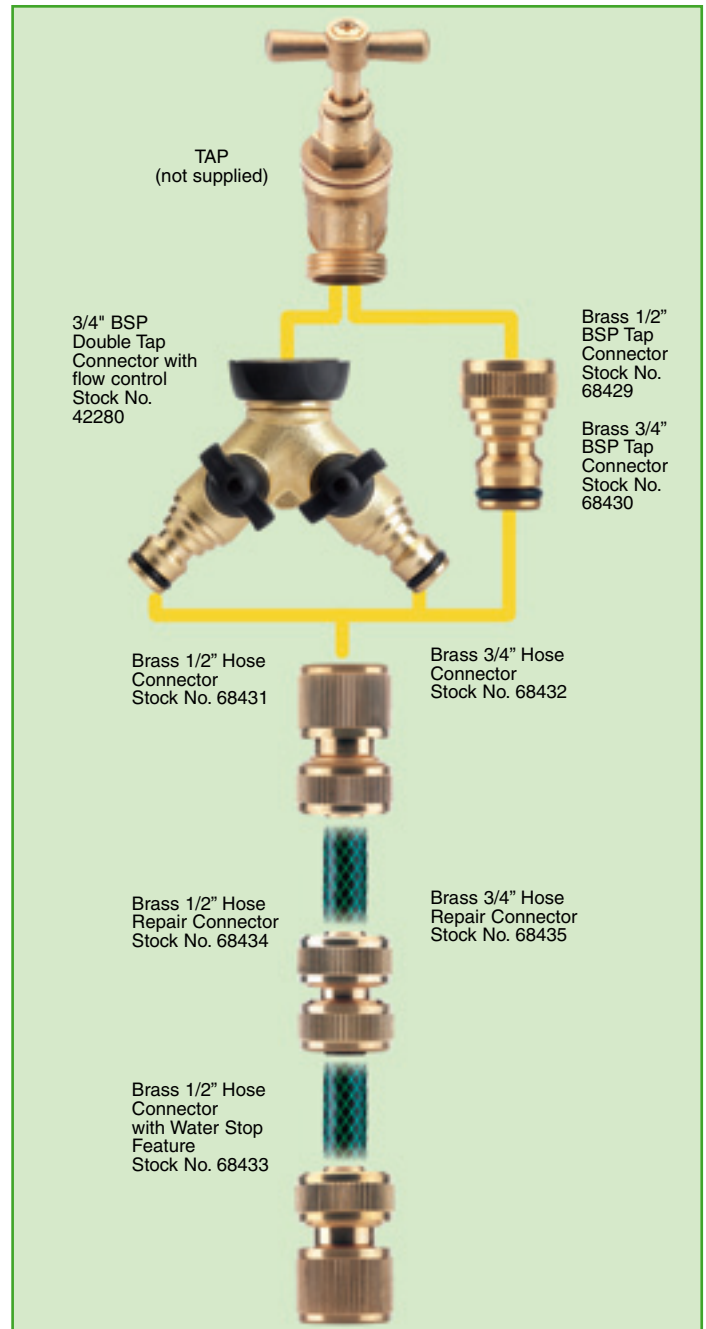

# the Draper watering system

A comprehensive range of various sizes of tap and hose connectors, hoses, spray guns, sprinklers, hose reel carts - this range has the right products for keeping gardens watered!

## Brass Connectors for the Draper Watering System

Display packed.

Description	Part No.	
<b>Brass 1/2" BSP Tap Connector</b> Stock No.68429 Price £3.70D each	<b>GWB1</b>	
<b>Brass 3/4" BSP Tap Connector</b> Stock No.68430 Price £3.92D each	<b>GWB1A</b>	
<b>Brass 3/4" BSP Dual Tap Connector</b> Stock No.42280 Price £19.94D each	<b>GW44</b>	
<b>Brass 1/2" Hose Connector</b> Stock No.68431 Price £7.10D each	<b>GWB2</b>	
<b>Brass 3/4" Hose Connector</b> Stock No.68432 Price £11.78D each	<b>GWB2A</b>	
<b>Brass 1/2" Hose Connector with Water Stop</b> Stock No.68433 Price £8.64D each	<b>GWB3</b>	
<b>Brass 1/2" Hose Repair Connector</b> Stock No.68434 Price £6.60D each	<b>GWB4</b>	
<b>Brass 3/4" Hose Repair Connector</b> Stock No.68435 Price £12.68D each	<b>GWB4A</b>	
<b>Brass 1/2" Two Way Coupling</b> Stock No.68436 Price £3.50D each	<b>GWB5</b>	
<b>Brass 1/2" BSP Accessory Connector</b> Stock No.68437 Price £3.12D each	<b>GWB6</b>	
<b>Brass 3/4" BSP Accessory Connector</b> Stock No.68438 Price £3.60D each	<b>GWB6A</b>	
<b>Brass Three Way Connector</b> Stock No.68439 Price £10.14D each	<b>GWB7</b>	
<b>Brass 108mm Spray Nozzle</b> Stock No.68440 Price £11.24D each	<b>GWB8</b>	

**1** GWB9

### Brass 4 piece Watering Accessory Set

**Expert Quality**, comprising 3/4" BSP Tap Connector Stock No. 68430, 1/2" Hose Connector Stock No. 68431, 1/2" Hose Connector with Water Stop Stock No. 68433 and a 108mm Spray Nozzle. Display packed.