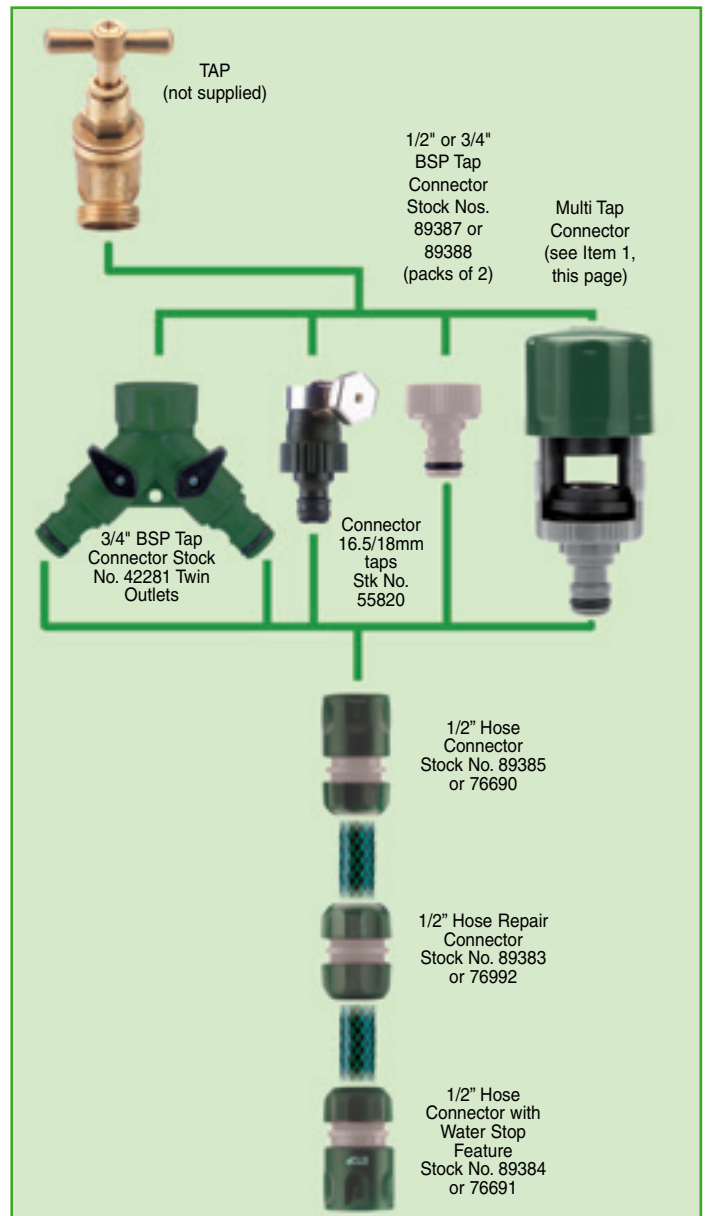

the Draper watering system

See this page and pages 640 and 642-646 for this extensive range.

Plastic Hose Connectors for the Draper Watering System

Description	Part No.
1/2" BSP Tap Connectors Stock No. 89387	GW13A
Price £1.72D per pack Two connectors per pack	
3/4" BSP Tap Connector Stock No.89388	GW14A
Price £1.44D per pack Two connectors per pack	
3/4" BSP Double Tap Connector Stock No.42281	GW45
Price £11.64D each	
Tap Connector Stock No.55820	GW17
Price £5.48D each	
1/2" Hose Connector Stock No.89385	GW11A
Price £1.88D each Display packed	
1/2" Hose Connector Stock No.68569	GW11B
Price £1.76D each Sold Loose (Colour may vary)	
1/2" Hose Repair Connector Stock No.89383	GW9A
Price £1.32D each Display Packed	
1/2" Hose Repair Connector Stock No.77792	GW9B
Price £1.24D each Sold Loose (Colour may vary)	
1/2" Hose Connector with water stop feature Stock No.89384	GW10A
Price £2.38D each Display Packed	
1/2" Hose Connector with water stop feature Stock No.68571	GW10B
Price £2.06D each Sold Loose (Colour may vary)	
3/4" BSP Accessory Connector Stock No.89386	GW12A
Price £1.04D per pack Two connectors per pack	
Two Way Connectors Stock No.89390	GW26A
Price £1.48D per pack Two connectors per pack	
Three Way Connector Stock No.89391	GW27A
Price £1.72D each	

Diagram is illustrative only to show which hose connectors to use in which location. Refer to stock number for specific products.

1 GW57

Multi-Tap Connector

Allows garden hose to be connected to sink taps. Suitable for taps minimum depth 14mm, maximum depth 43mm and maximum width of 34mm. Display packed.