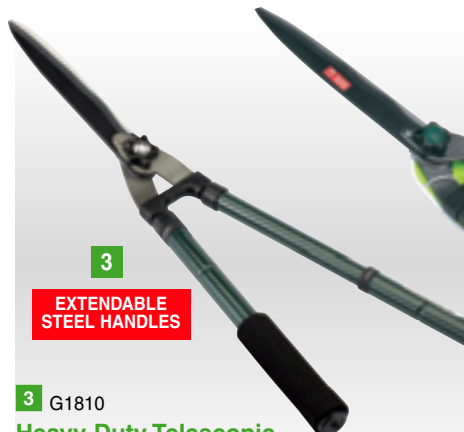

1 GHS
190mm Soft Grip Wave Edge Garden Shears with Aluminium Handles

Wave edge blades hardened, tempered and finely ground with buffer stops. Flat tubular aluminium handles with soft grips for user comfort and shock absorbers. Display packed.

Stock No.	Box Qty	Price each
45327	6	£27.42D

360° HANDLE ROTATION

2 SGS
320mm 360° Garden Shears

Hand operated shears with 360° handle action which allows horizontal (0°) through to vertical (90°) usage. The 140mm blades are precision ground, heat treated and non-stick coated for smooth corrosion-free protection. Incorporates thumb lock on handle and blade tensioner. One blade is fixed to allow grass trimming close to walls. Display packed.

Stock No.	Box Qty	Price each
14283	6	£12.36D

3 G1810
Heavy Duty Telescopic Garden Shears with Steel Handles

Wave edged blades hardened and tempered with cutting blade non-stick coated and lower blade chrome plated for smooth corrosion-free operation. Blade tensioning feature. High leverage telescopic tubular handles with soft grips. Handles extend from 310 to 510mm by a simple twisting action. Display packed.

Stock No.	Min. Length	Max. Length	Box Qty	Price each
50677	640mm	840mm	12	£29.02D

4 G1810S(GW)
Telescopic Wave Edge Garden Shears and Lever Action Bypass Secateur Set

Wave edged blade hardened, tempered, finely ground and coated with cutting blade non-stick for smooth corrosion-free operation. Blade tensioning feature. High leverage steel telescopic tubular handles with soft grips. Handles extend from 310 to 510mm by a simple twisting action. Bypass secateur 210mm long with specially-shaped textured handles to increase torque. Display Packed.