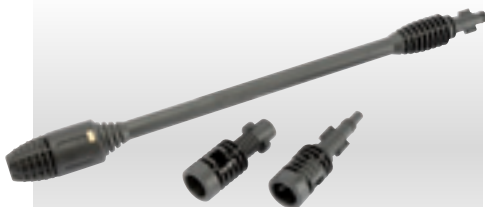

1 APW50

Fixed Brush complete with Universal Adaptors

For use with Draper Pressure Washers. Supplied with adaptors for other manufacturers similar pressure washers. Carton packed.

Stock No.	Box Qty	Price each
42037	-	£34.20D

2 APW51

Rotating Brush complete with Universal Adaptors

For use with Draper Pressure Washers. Supplied with adaptors for other manufacturers similar pressure washers. Carton packed..

Stock No.	Box Qty	Price each
42038	-	£62.34D

6 APW55

Sandblasting Attachment Kit complete with Universal Adaptors

For use with Draper Pressure Washers. Supplied with adaptors for other manufacturers similar pressure washers. Carton packed.

Stock No.	Box Qty	Price per kit
42042	-	£64.02D

3 APW52

Turbo Lance complete with Universal Adaptors

For use with Draper Pressure Washers. Supplied with adaptors for other manufacturers similar pressure washers. Carton packed.

Stock No.	Box Qty	Price each
42039	-	£32.22D