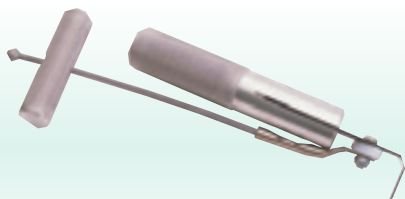

1 PWAP8

8 piece Pulley and Wiper Arm Puller Kit

Expert Quality, for the simple removal of pulley wheels and wiper arms. Compatible with wiper arms with integrated screenwash nozzles. Suitable for front and rear wipers. Packed in blow mould case with display sleeve. Contents: • Slide hammer • Pressure puller screw adaptor with end cap and bearing • 6 puller adaptors for Audi/VW, BMW, Ford, GM (Vauxhall/Opel), Mercedes and Peugeot

3 ITK

11 piece Trim Removal Kit

Expert Quality, for the removal and manipulation of interior trims i.e. door panels, dashboard fascias, trim strips and other similar applications in the automotive, marine and aviation industries. Comprises 11 special non-marking nylon tools that fulfil specific requirements, all in a nylon compartment tool roll with hook and loop fixing. Display carton.

4 WRT

Bonded Windscreen Removal Tool

For the removal of bonded windscreens fitted to motor vehicles. The blade cuts the adhesive caulking compound around the windscreen using the specially hardened carbon steel blade. Body length 163mm. Supplied complete with 25mm blade. Spare blades available - see entry below. Sold loose.